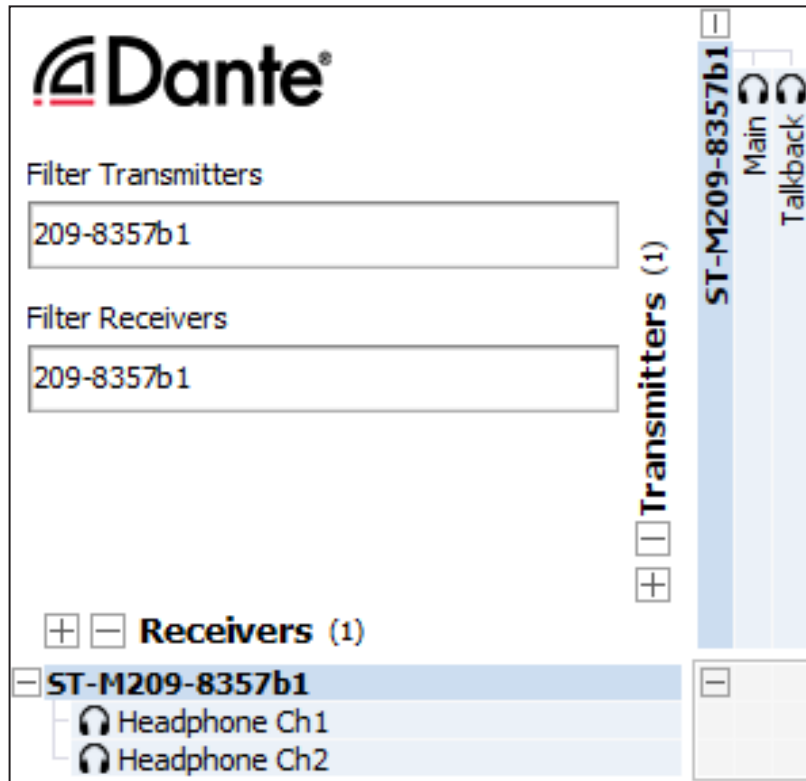

Local Sidetone Level Adjustment
Yes

Talkback Button

Operation
Momentary - Mutes Main Out

Remote Control
None

System

Signal Present Display
On

Mic Level Display
Always On

Model 209 Talent Console Example Screen Images

STcontroller: Example Tally Outputs Menu Page

Model 209 Talent Console Example Screen Images

Dante Controller: Example Routing Menu

Model 209 Talent Console Example Screen Images

VenueView: Example Menu