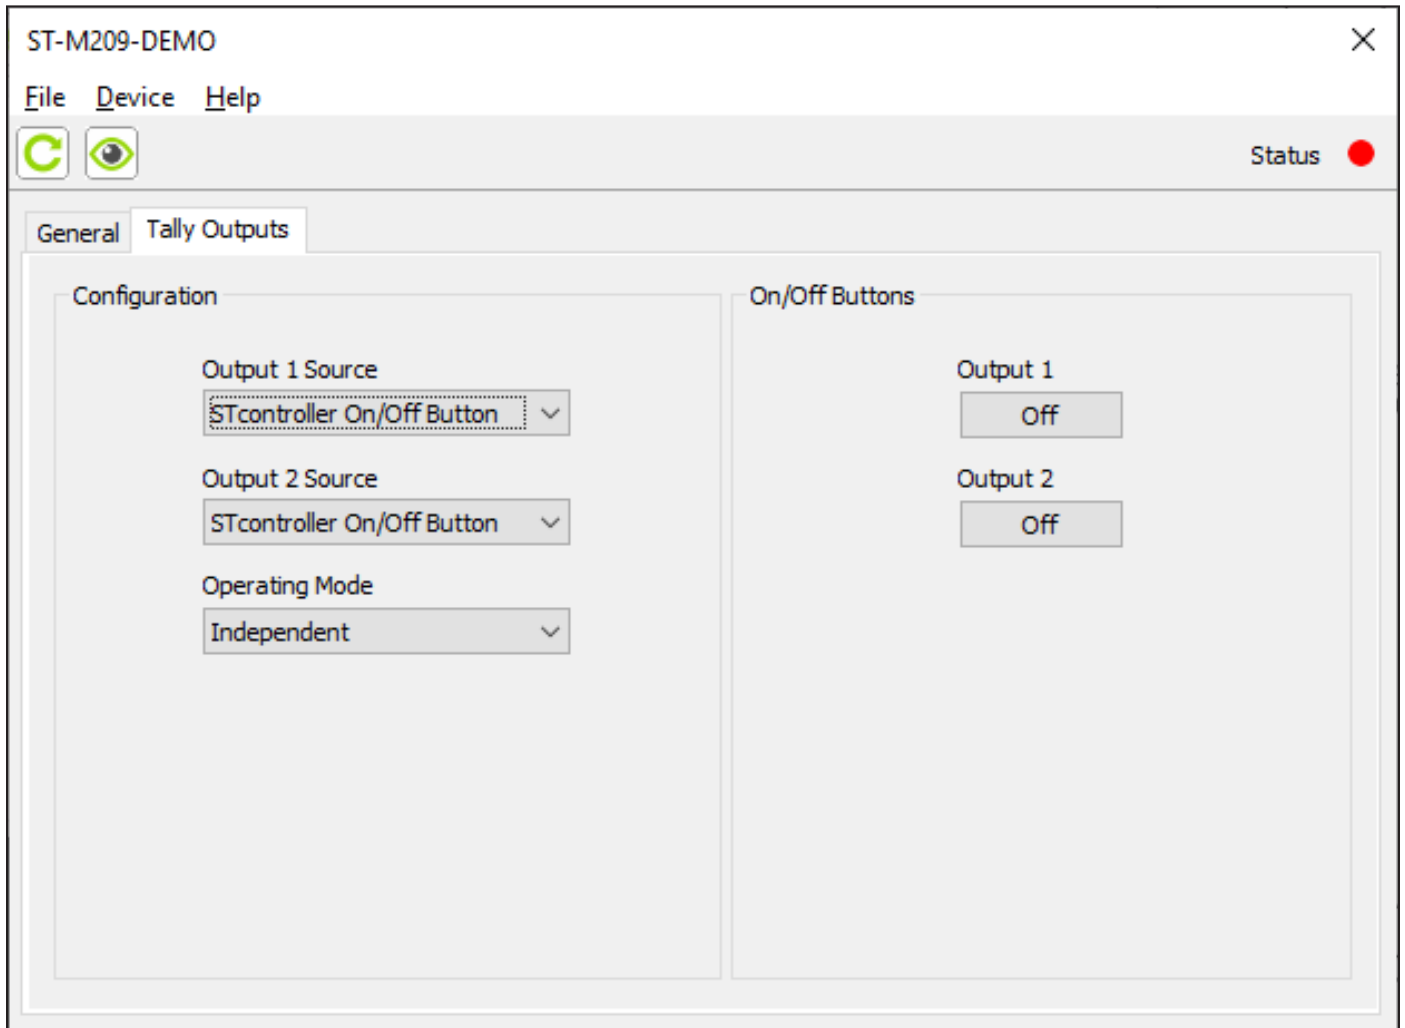

Gain
65

20

+ 50 dB -

Headphone Output

Routing
Dual-Channel Stereo

Minimum Level
-40 dB

Sidetone Mode
Always Active

Sidetone Level
Off

Local Sidetone Level Adjustment
Yes

Talkback Button

Operation
Momentary - Mutes Main Out

Remote Control
None

System

Signal Present Display
On

Mic Level Display
Always On

Model 209 Talent Console Example Screen Images

STcontroller: Example Tally Outputs Menu Page

Model 209 Talent Console Example Screen Images

Dante Controller: Example Routing Menu

Model 209 Talent Console Example Screen Images

VenueView: Example Menu