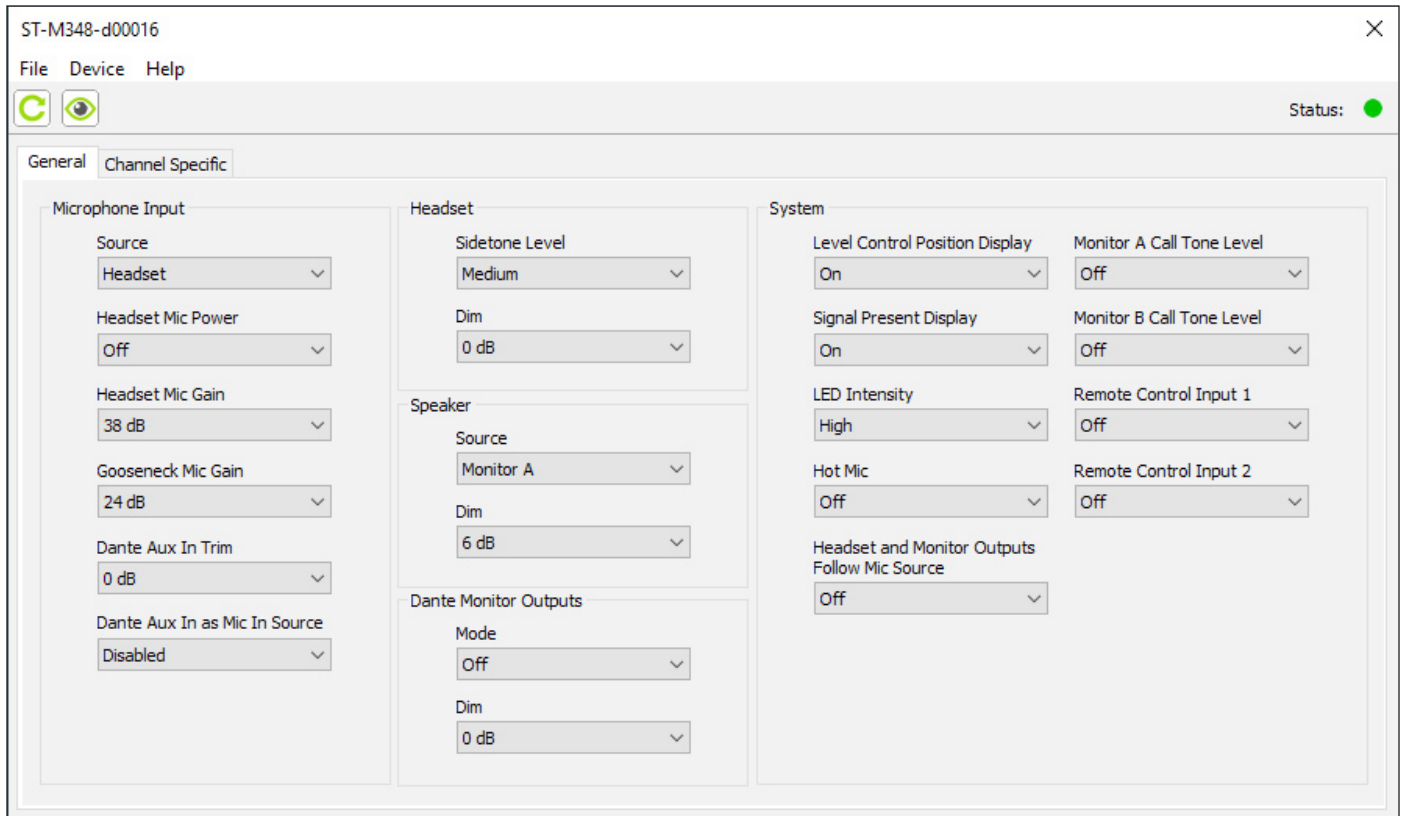

Model 348 Intercom Station STcontroller Example Images

Model 348 Intercom Station example General menu page

Model 348 Intercom Station example Channel Specific menu page showing Button Functions