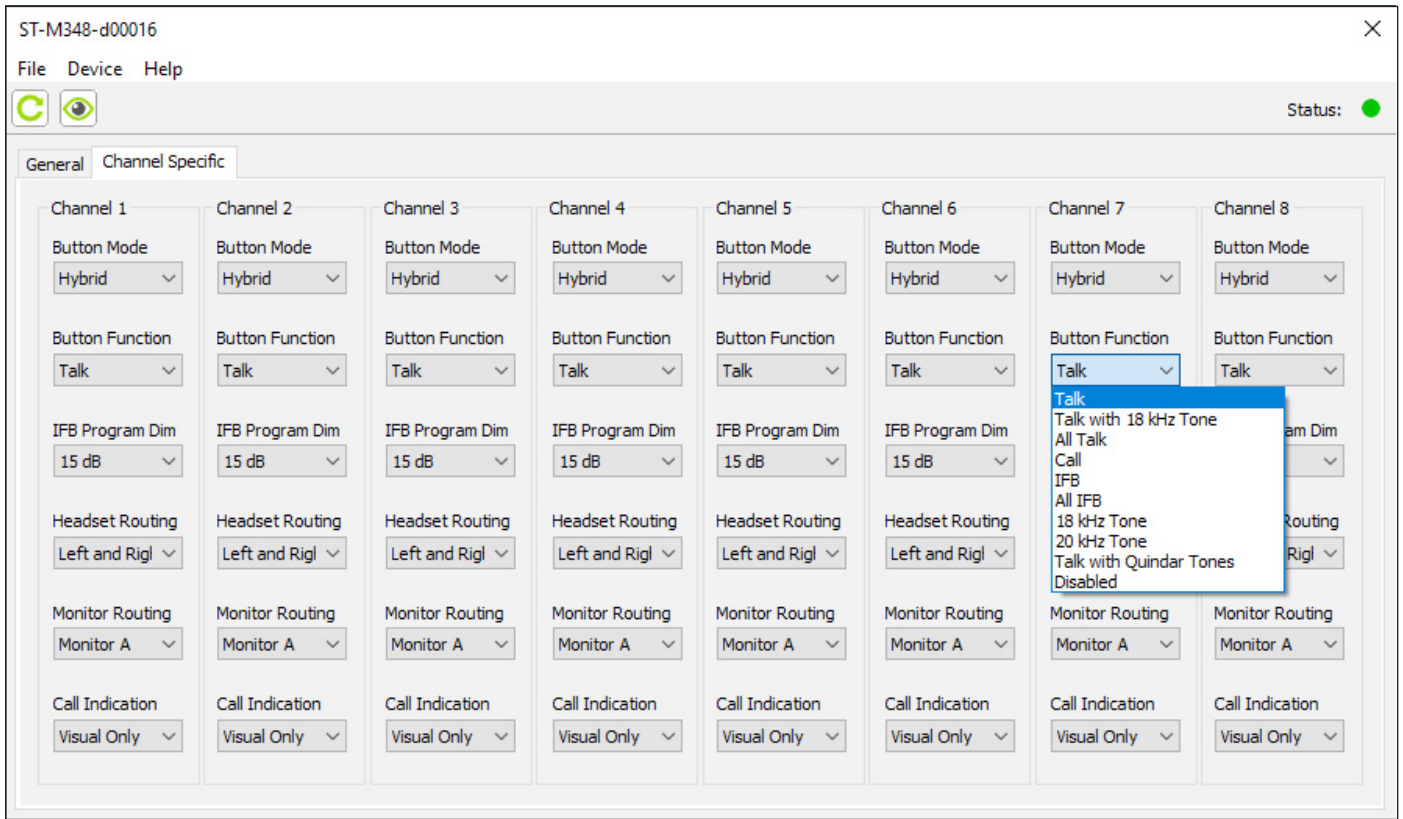

Model 348 Intercom Station STcontroller Example Images

Model 348 Intercom Station example General menu page

Model 348 Intercom Station example Channel Specific menu page showing Button Functions