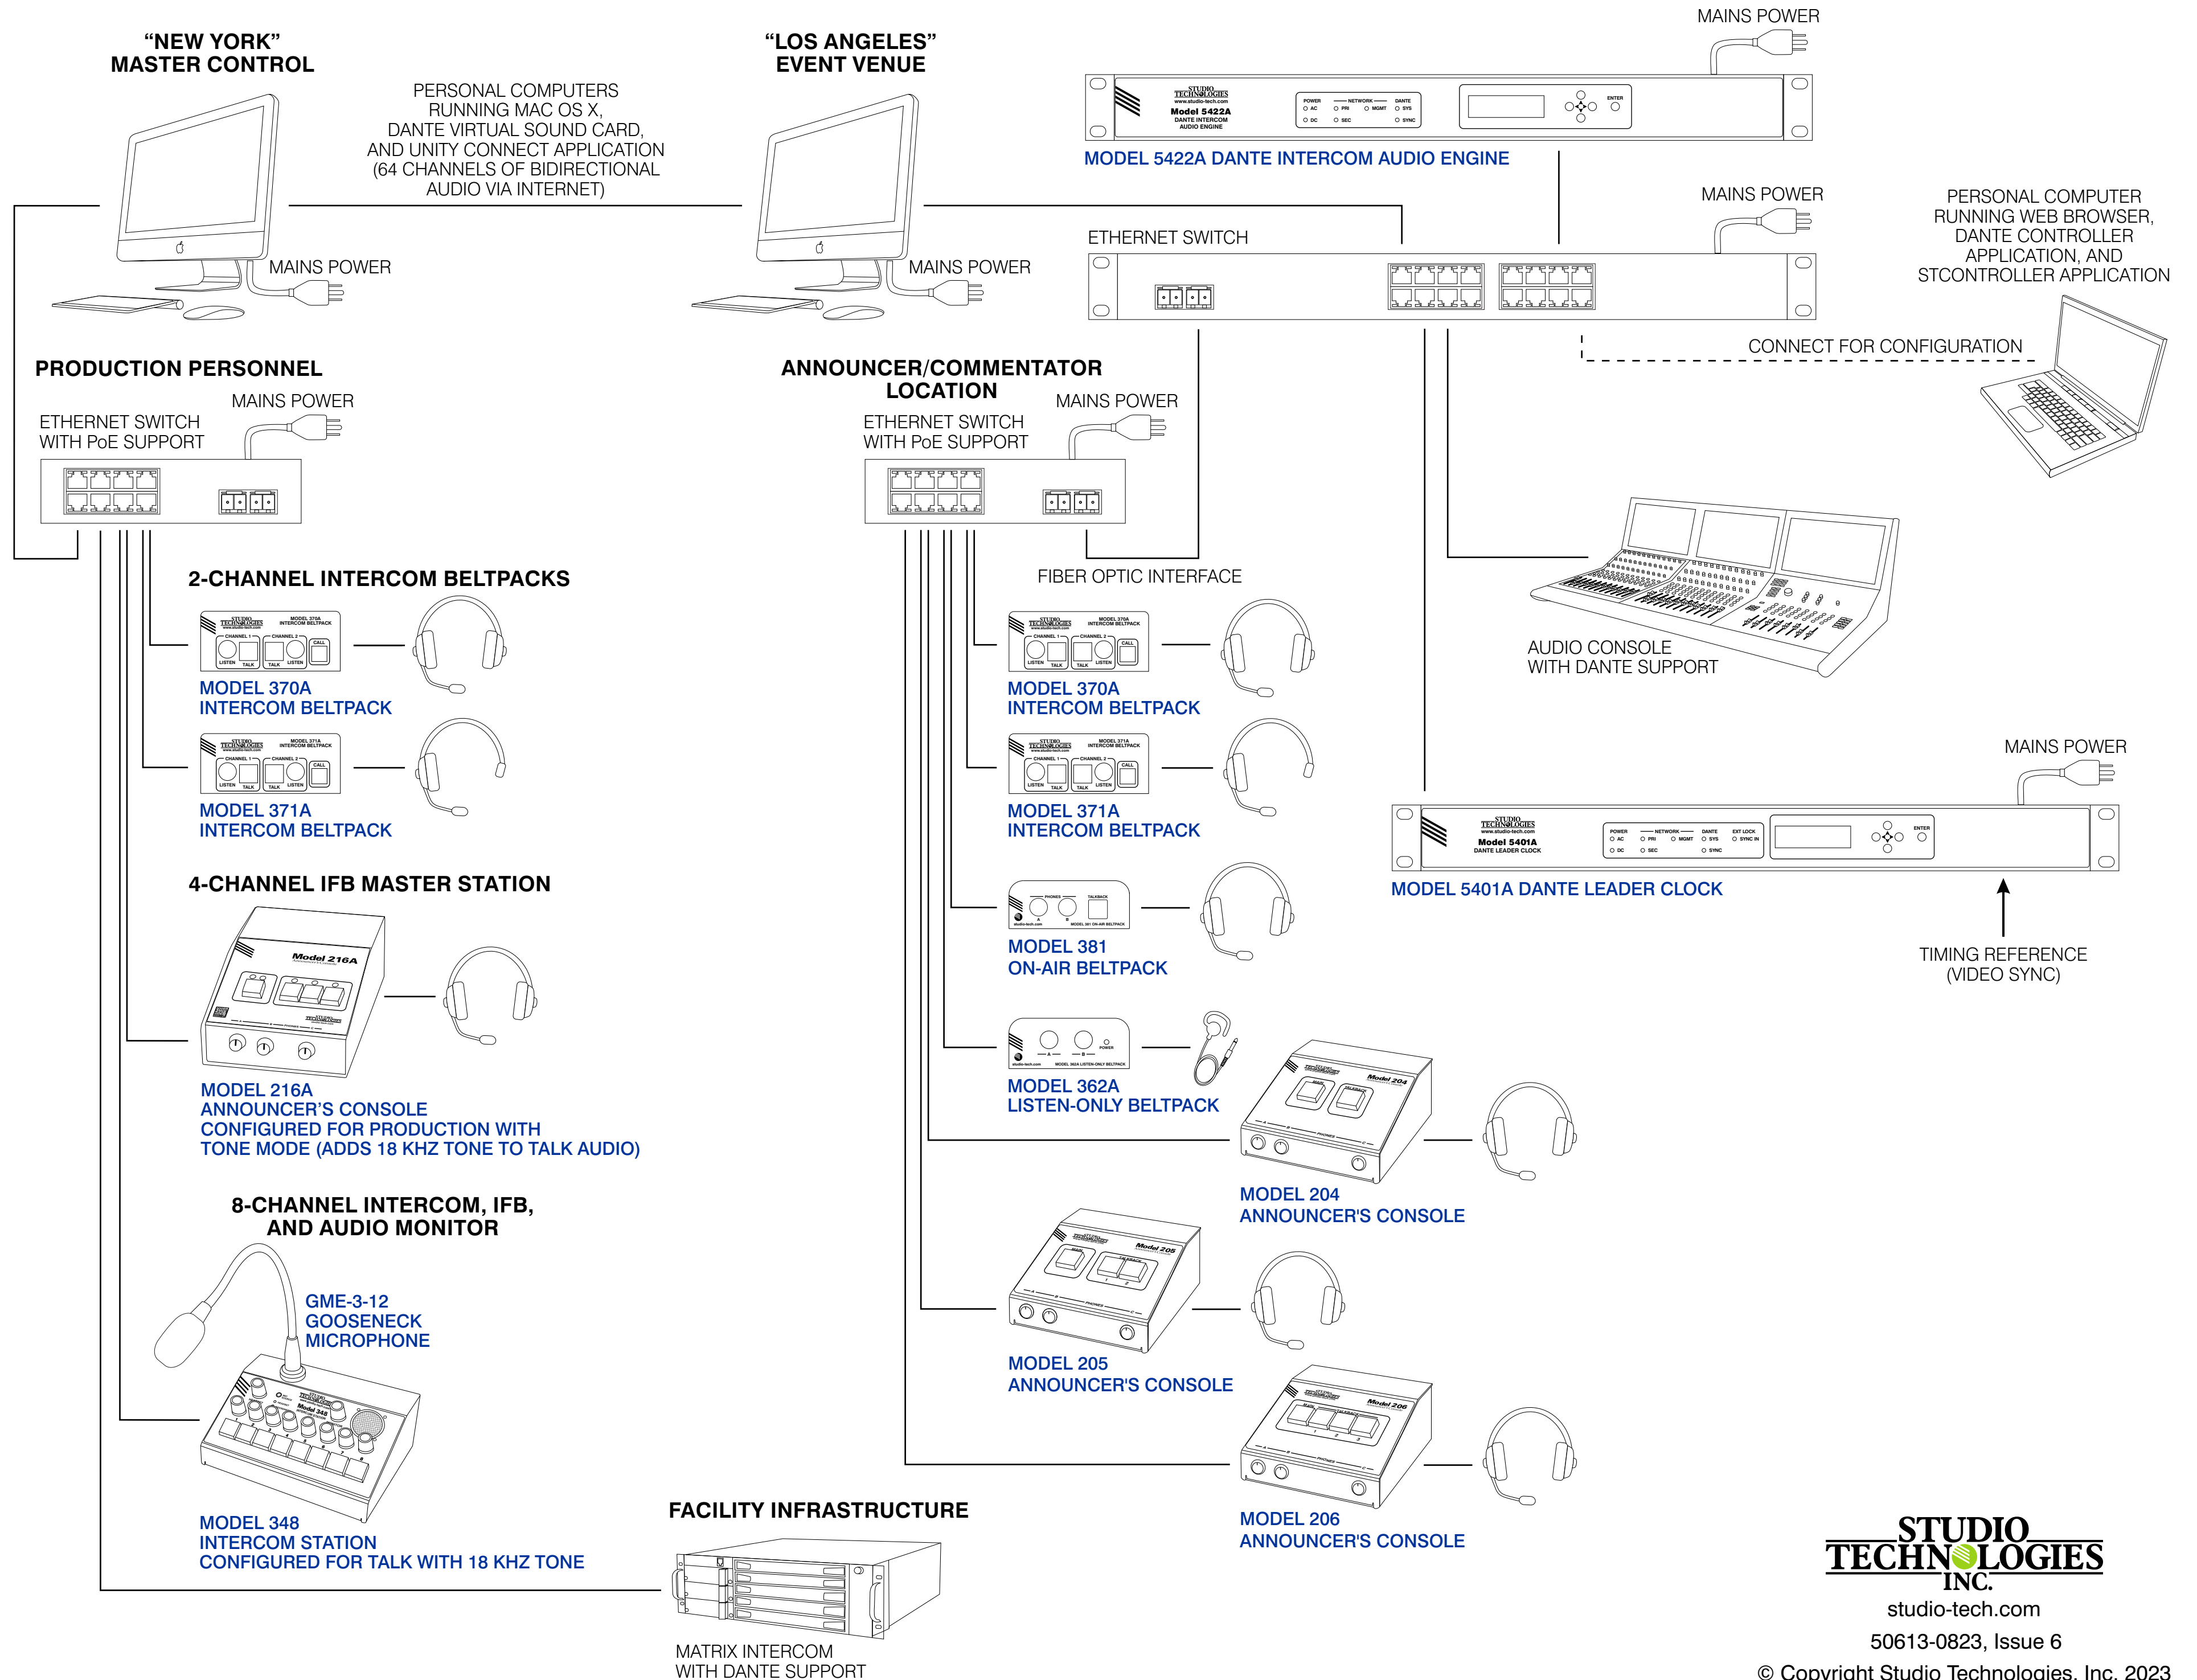

Example of REMI Event Utilizing Dante® Technology and Audio Tie-Lines via Internet for On-Air, IFB, and Support Communications

STUDIO TECHNOLOGIES INC.

studio-tech.com

50613-0823, Issue 6

© Copyright Studio Technologies, Inc. 2023