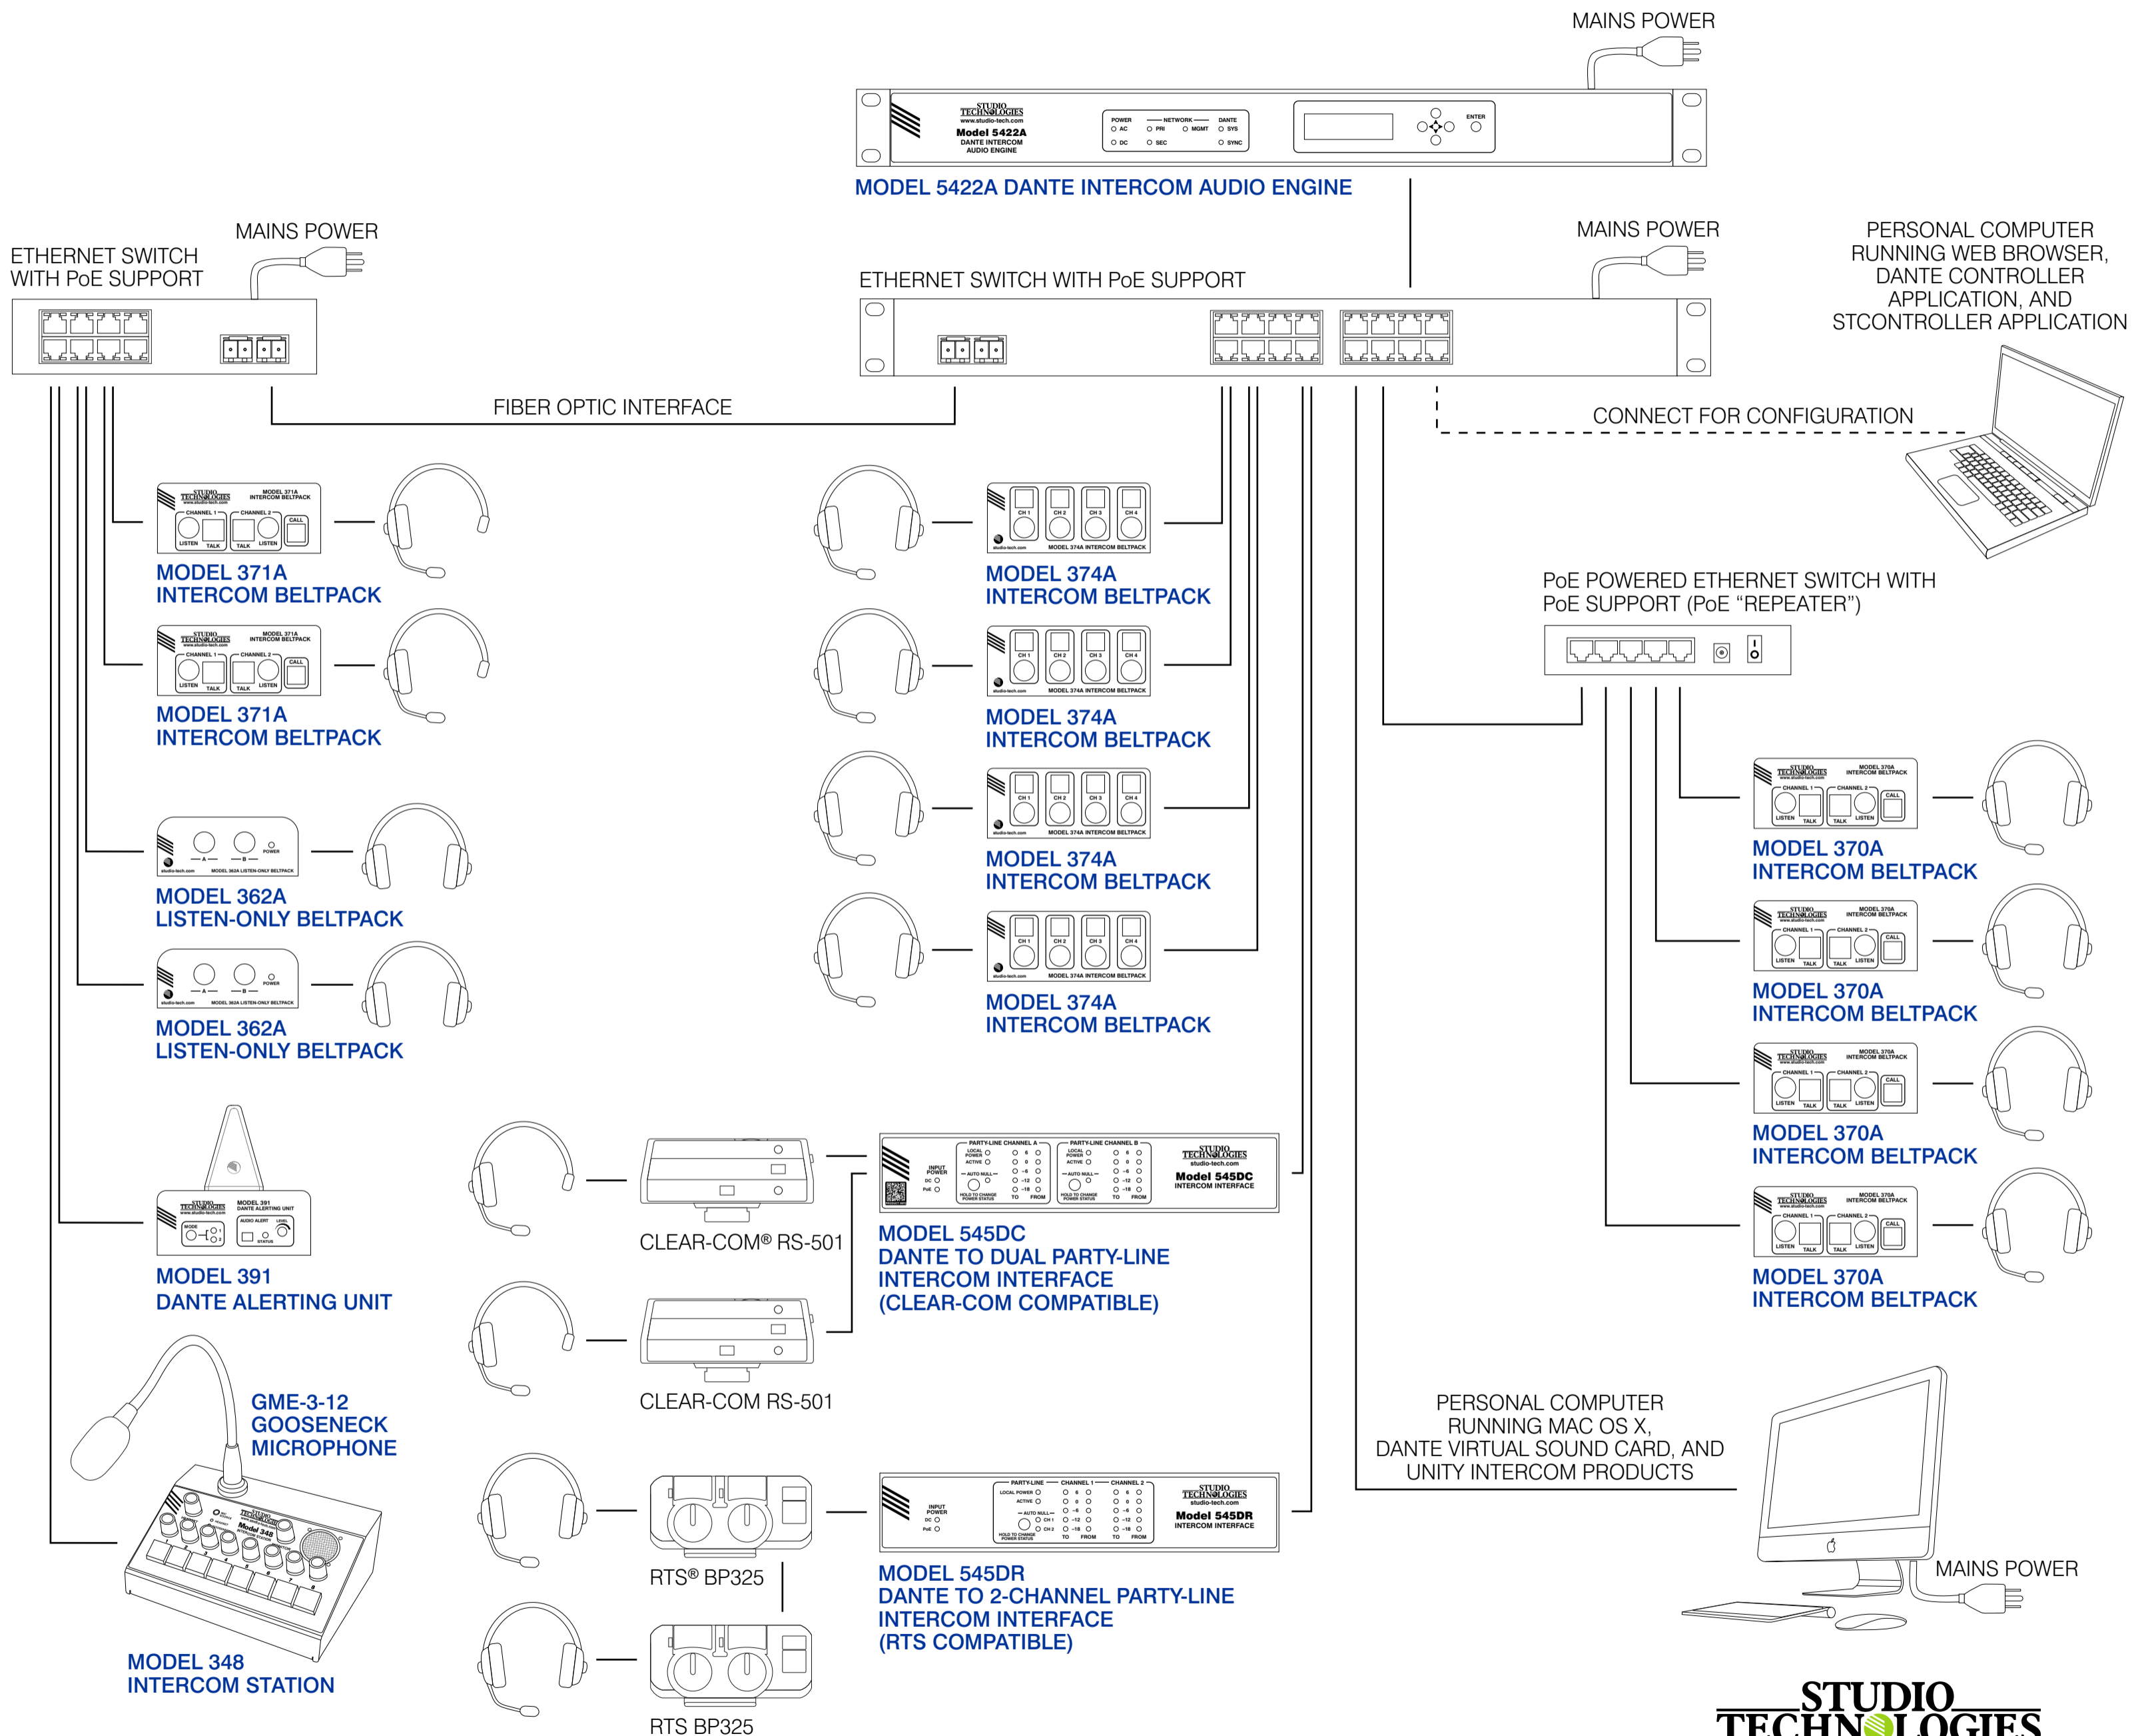

Example Using Dante® Technology to Provide Party-Line (PL) and Listen-Only (IFB) Capability

studio-tech.com
50611-0823, Issue 6