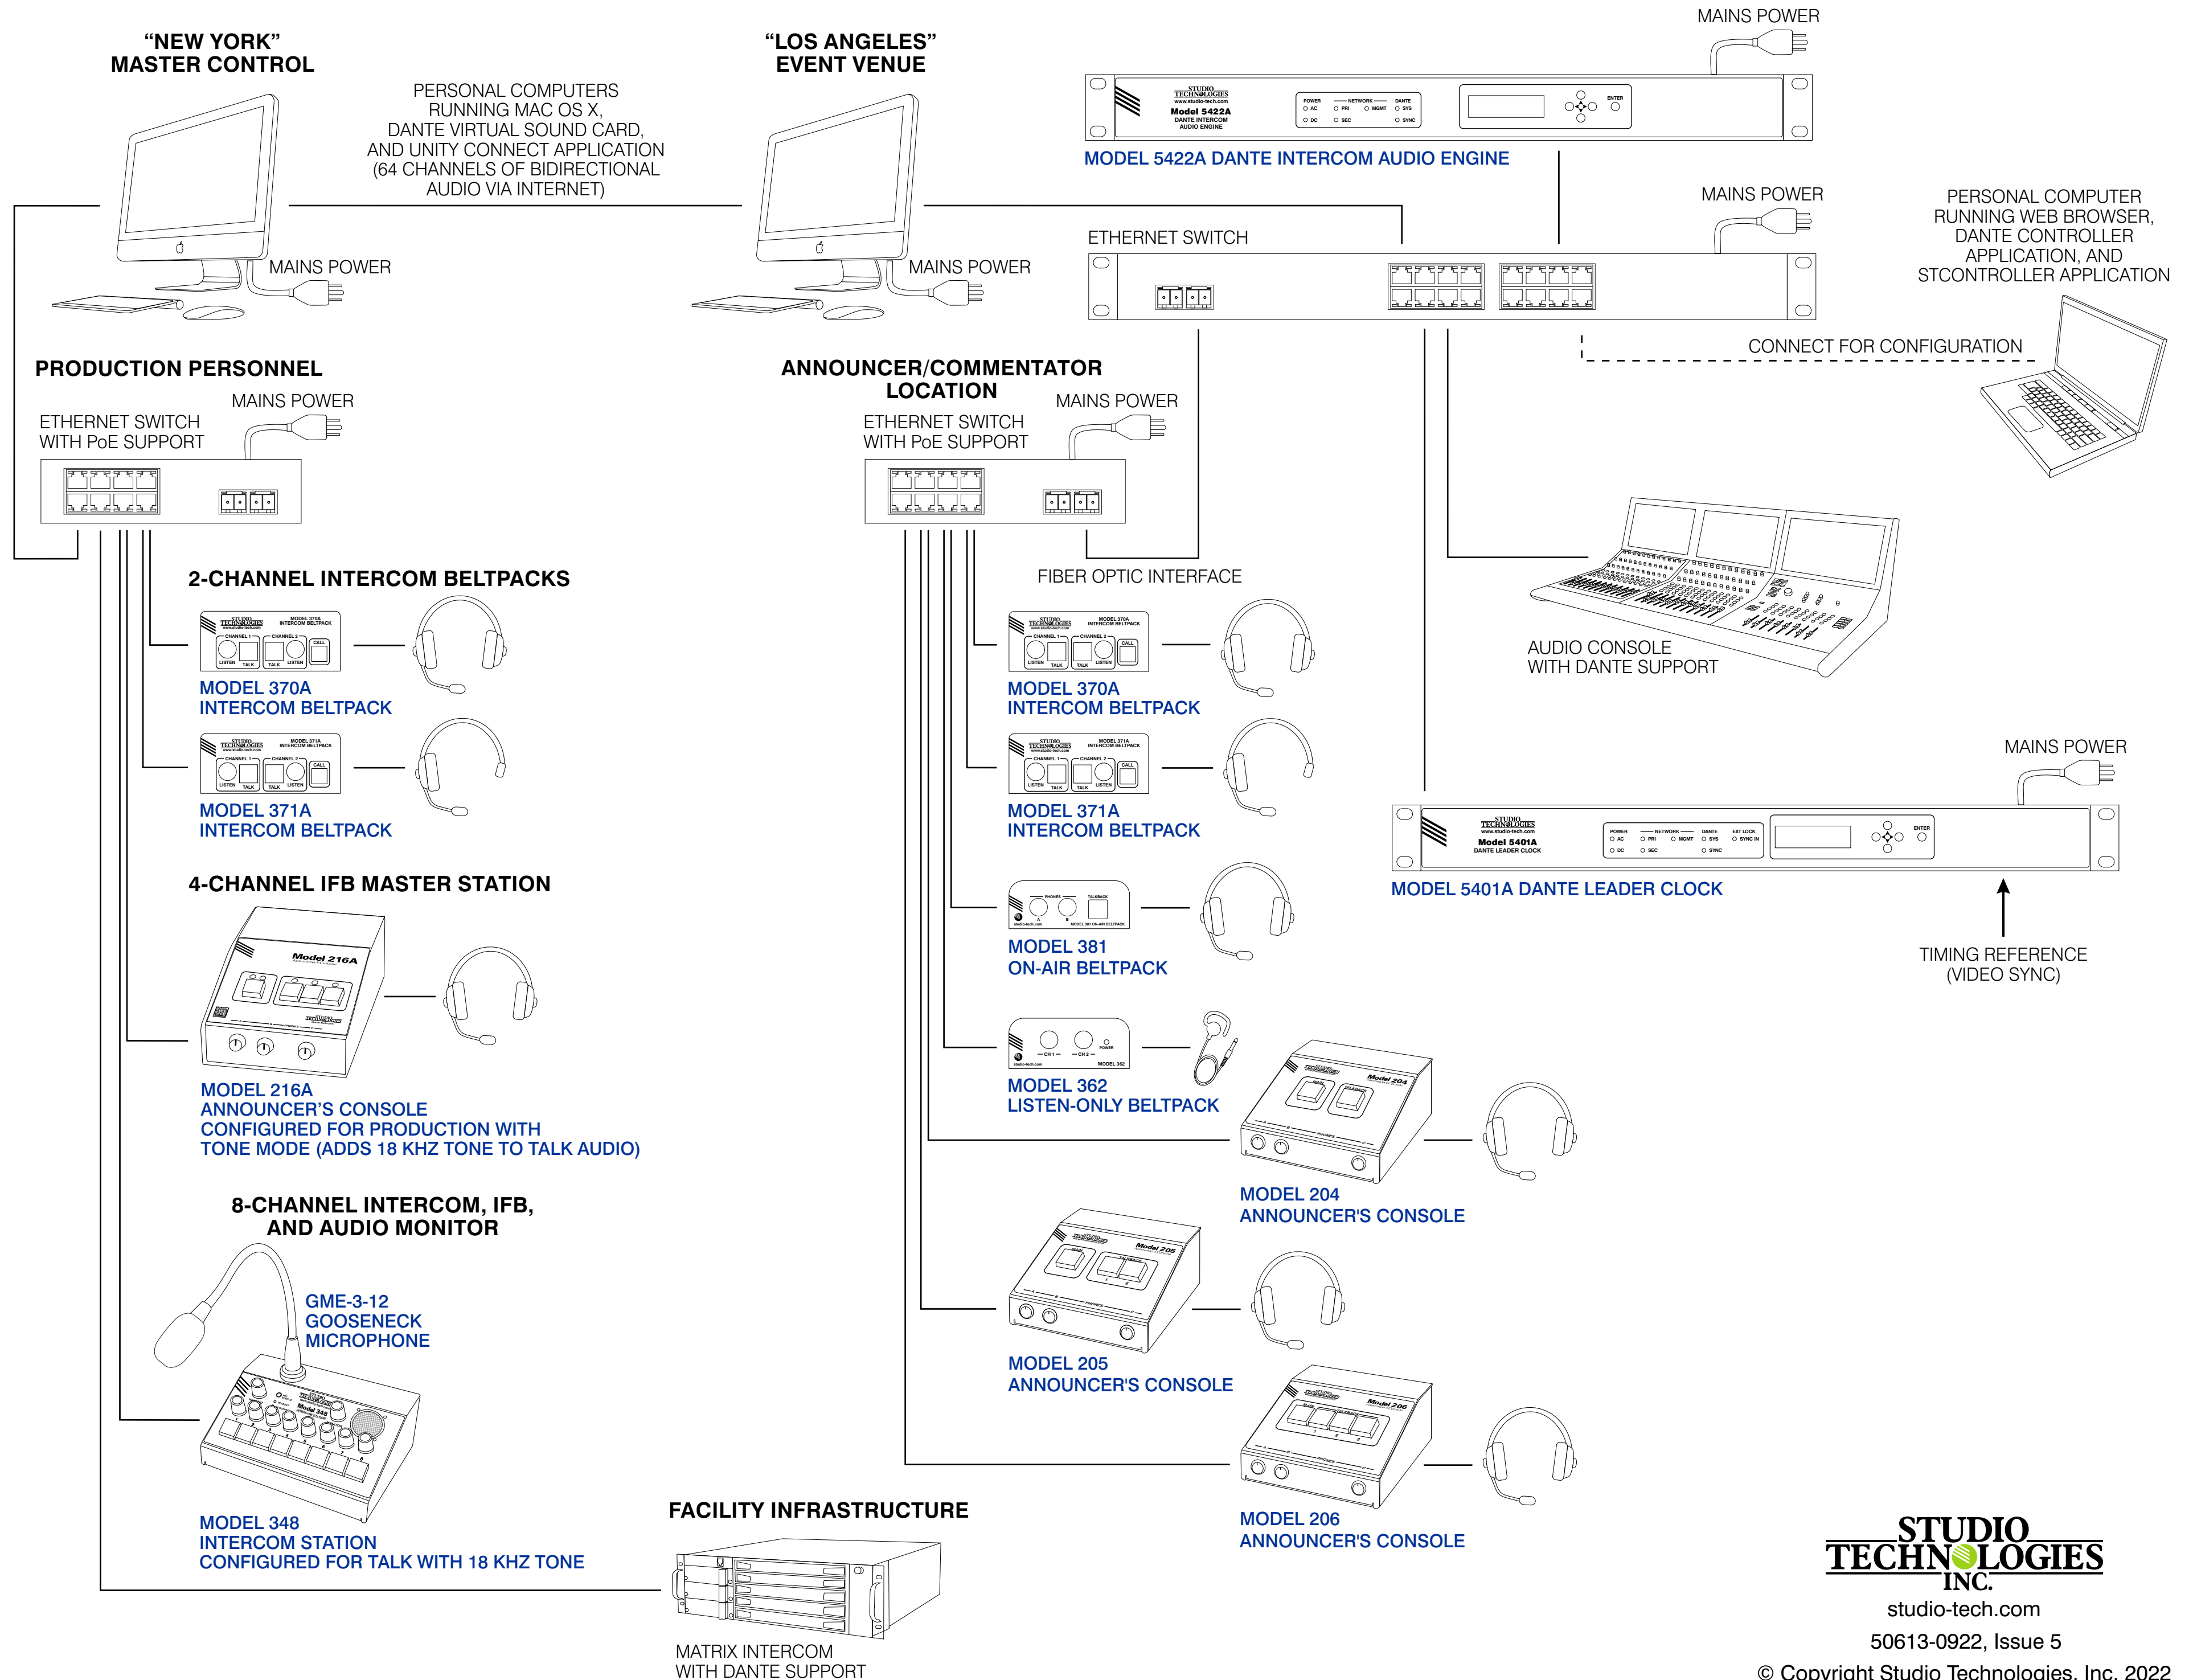

# Example of REMI Event Utilizing Dante® Technology and Audio Tie-Lines via Internet for On-Air, IFB, and Support Communications

**STUDIO TECHNOLOGIES INC.**

studio-tech.com

50613-0922, Issue 5

© Copyright Studio Technologies, Inc. 2022