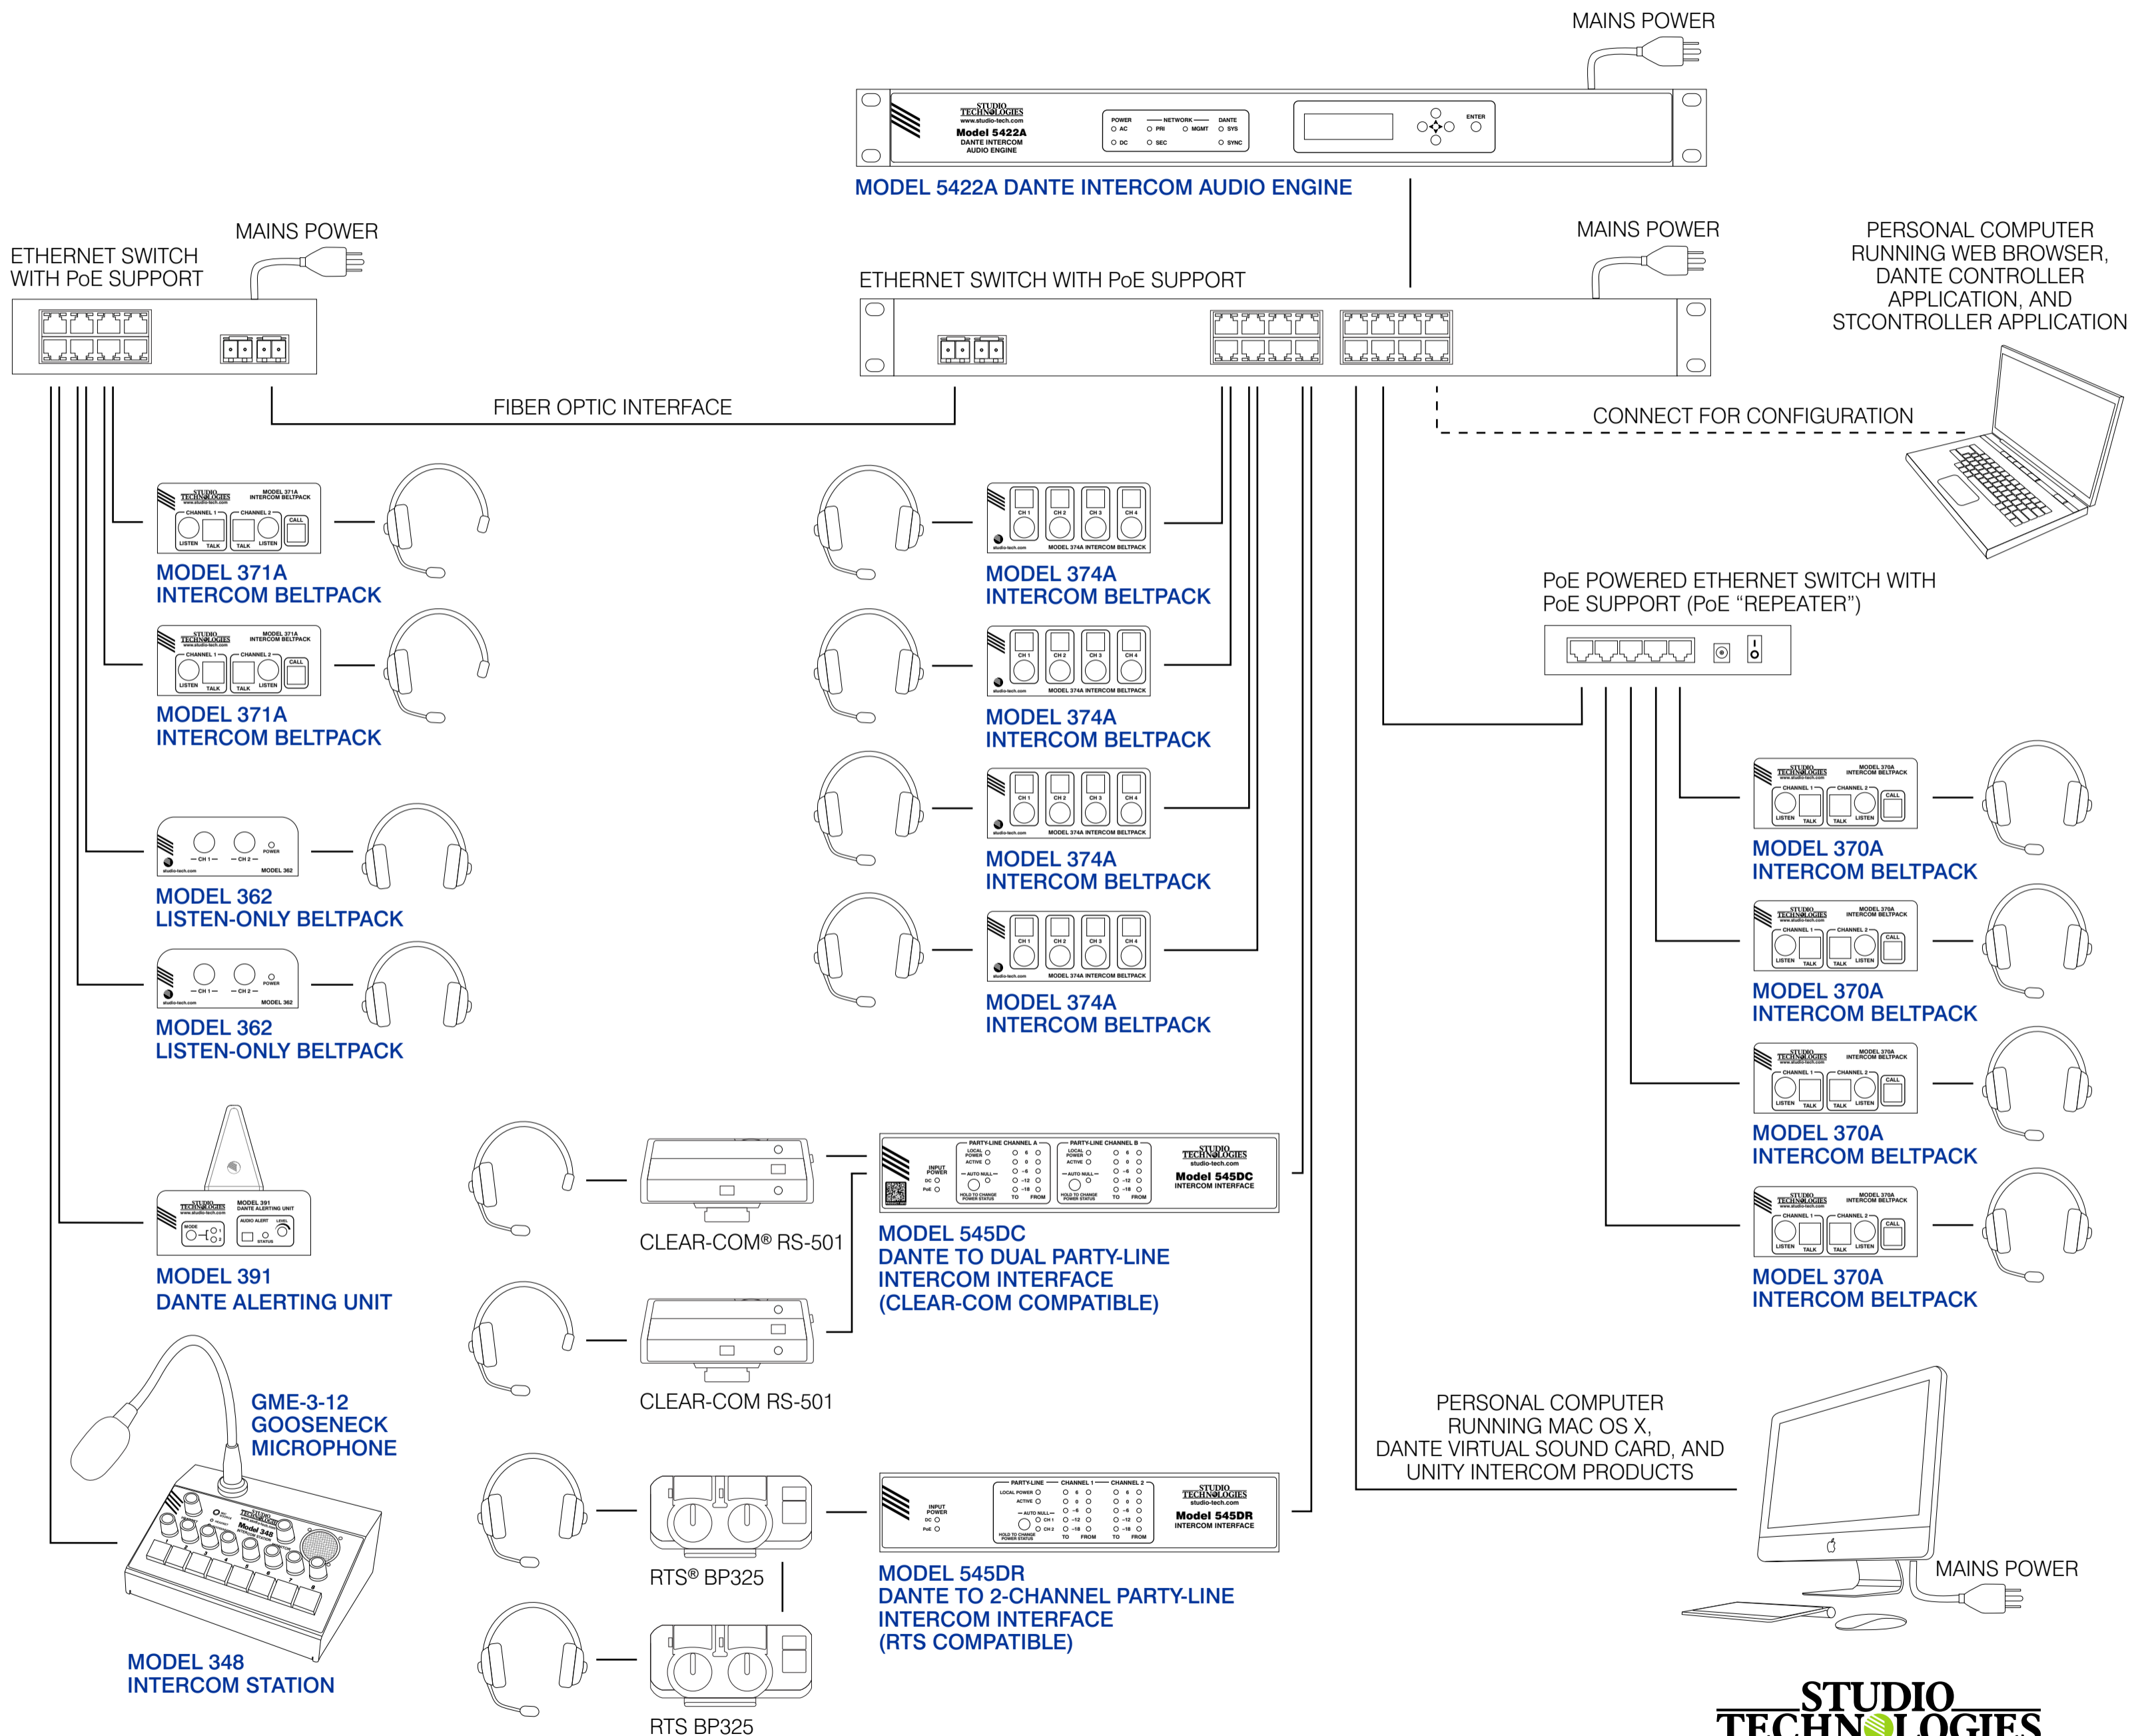

Example Using Dante® Technology to Provide Party-Line (PL) and Listen-Only (IFB) Capability

studio-tech.com
50611-0922, Issue 5