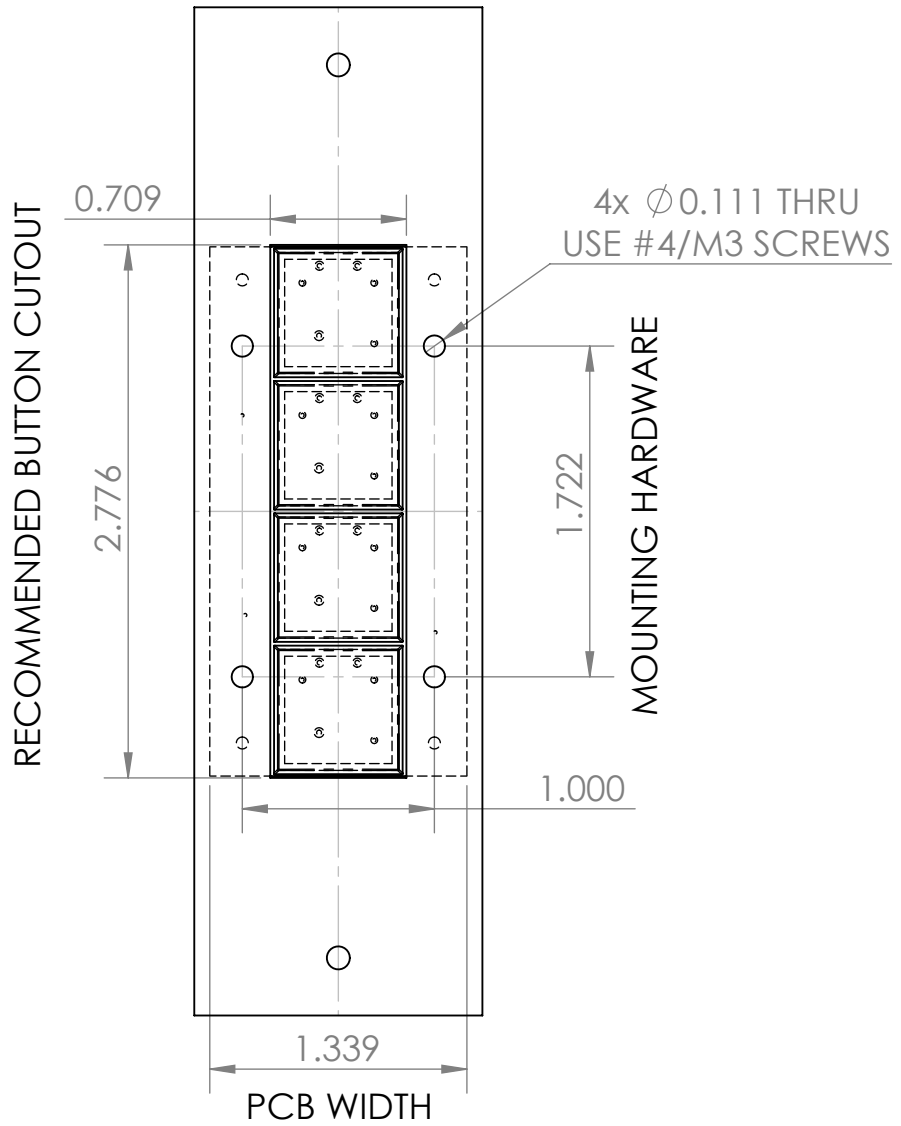

ECO	REV
4828	A

STUDIO TECHNOLOGIES, INC.	
MODEL 354 BUTTON BOARD IN 500-SERIES SLOT PANEL	
O'CONNELL	
8/31/21	32234-SPCAPP