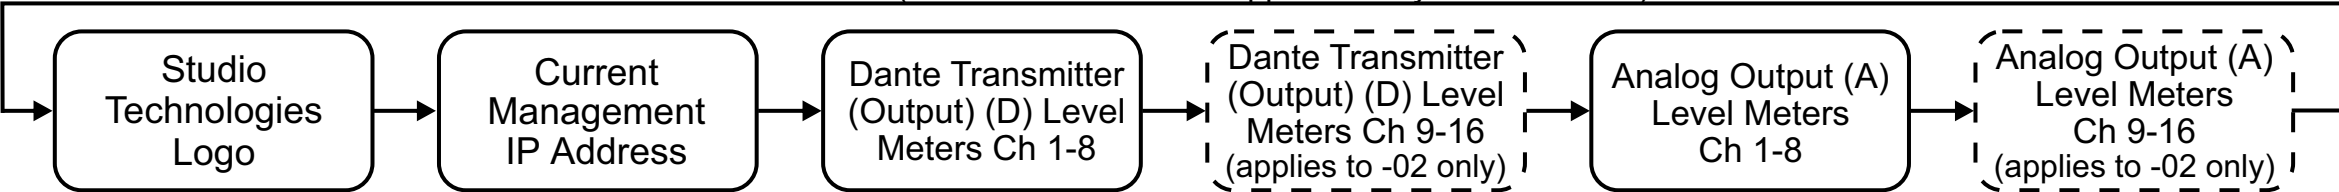

Model 5412-01 / -02 Front-Panel Menu Structure

Button-Controlled Menus

Menu icon definitions:
 ↵ = Enter for info or editing
 🔒 = Locked - No editing
 ✂ = Edit in process
 🔄 = Reboot for changes to take effect
 SS = Screensaver timer enabled

Screen Saver (each screen active for approximately three seconds)

1. Screen saver automatically activates two minutes after last button press if displaying rows 2-5.
2. Press left and right buttons simultaneously to immediately enter screen saver mode.
3. Pressing Enter while screen saver is active goes to Current Management IP Address page.