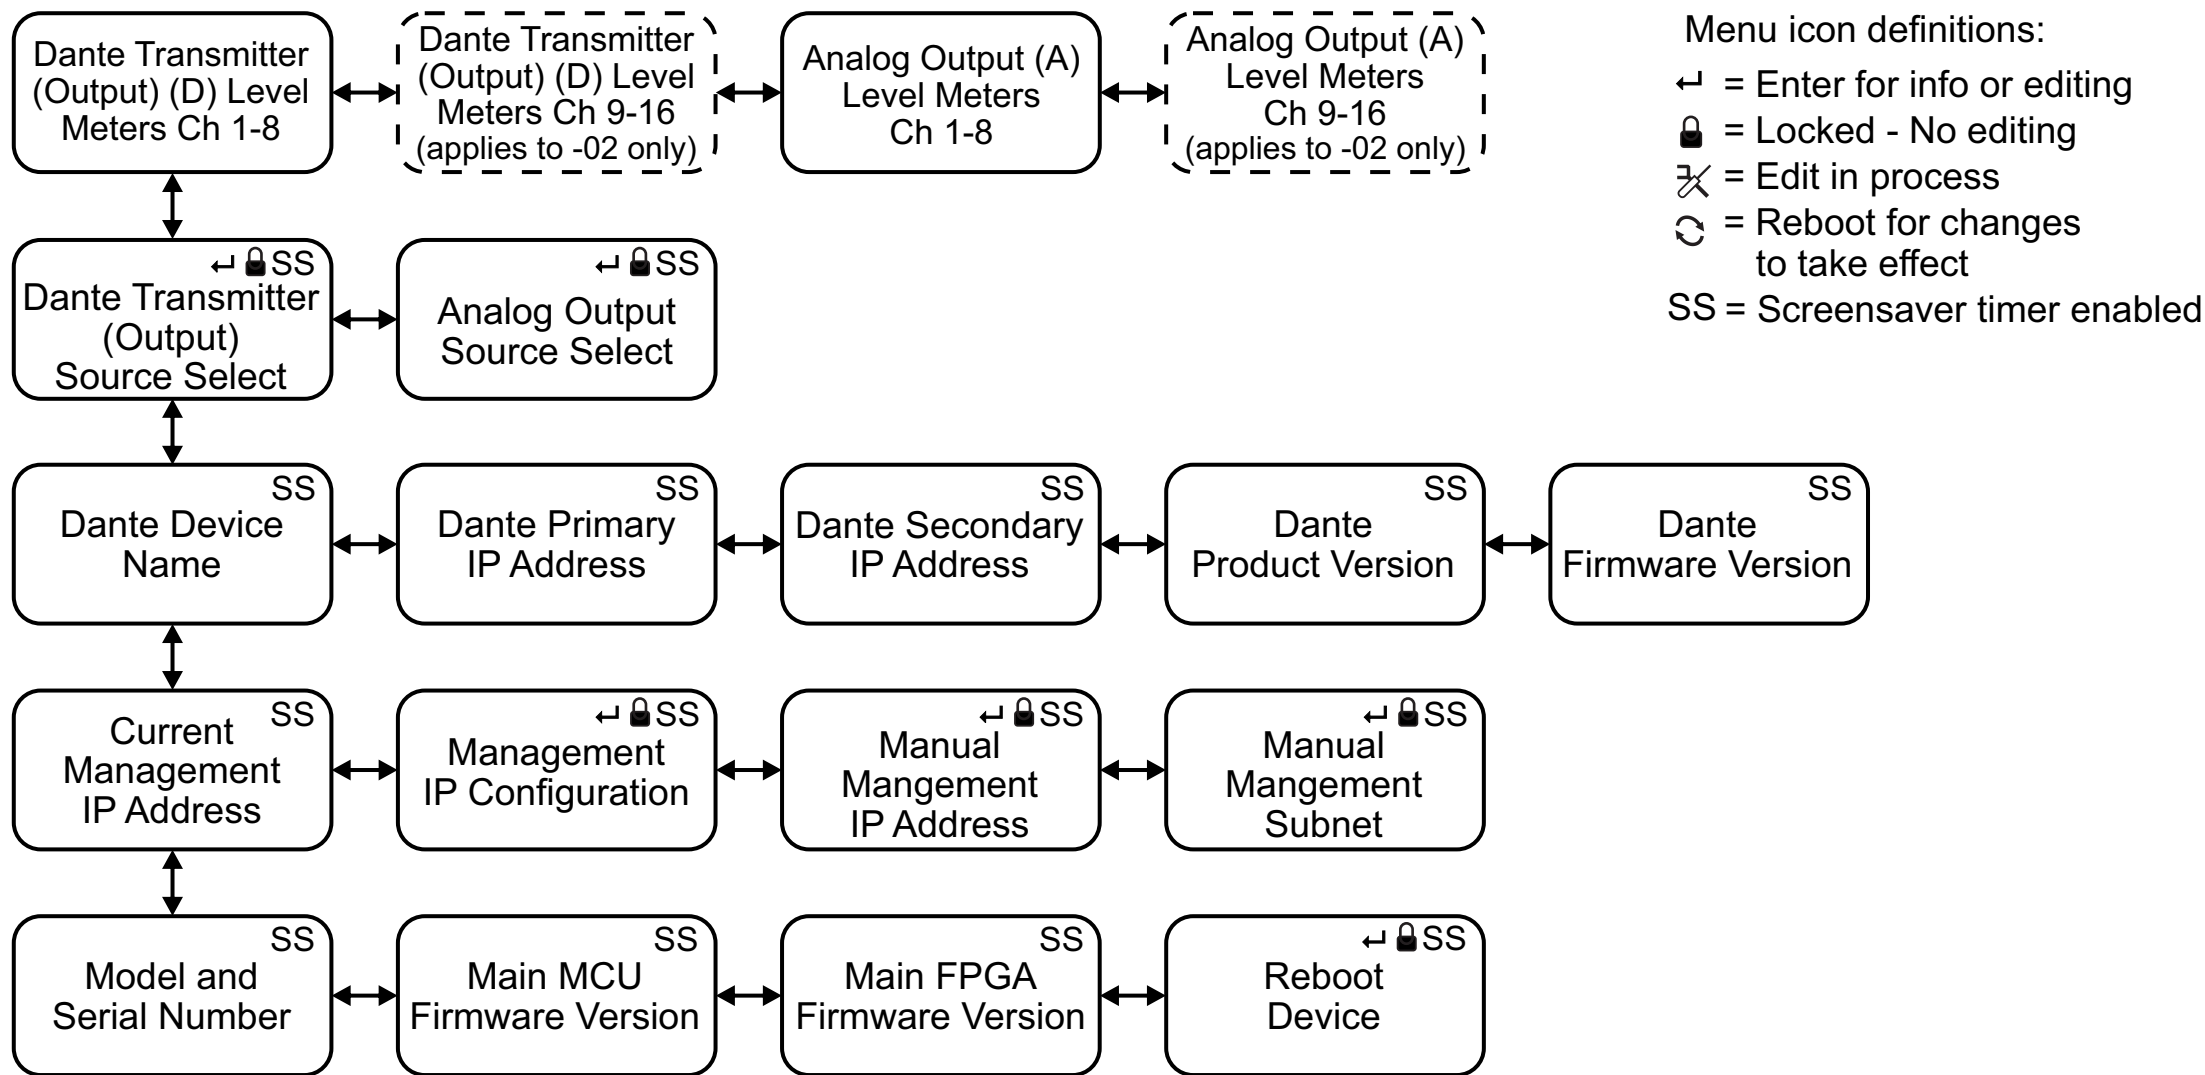

Model 5412-01 / -02 Front-Panel Menu Structure

Button-Controlled Menus

Menu icon definitions:
 ↵ = Enter for info or editing
 🔒 = Locked - No editing
 ✂ = Edit in process
 🔄 = Reboot for changes to take effect
 SS = Screensaver timer enabled

Screen Saver (each screen active for approximately three seconds)

1. Screen saver automatically activates two minutes after last button press if displaying rows 2-5.
2. Press left and right buttons simultaneously to immediately enter screen saver mode.
3. Pressing Enter while screen saver is active goes to Current Management IP Address page.