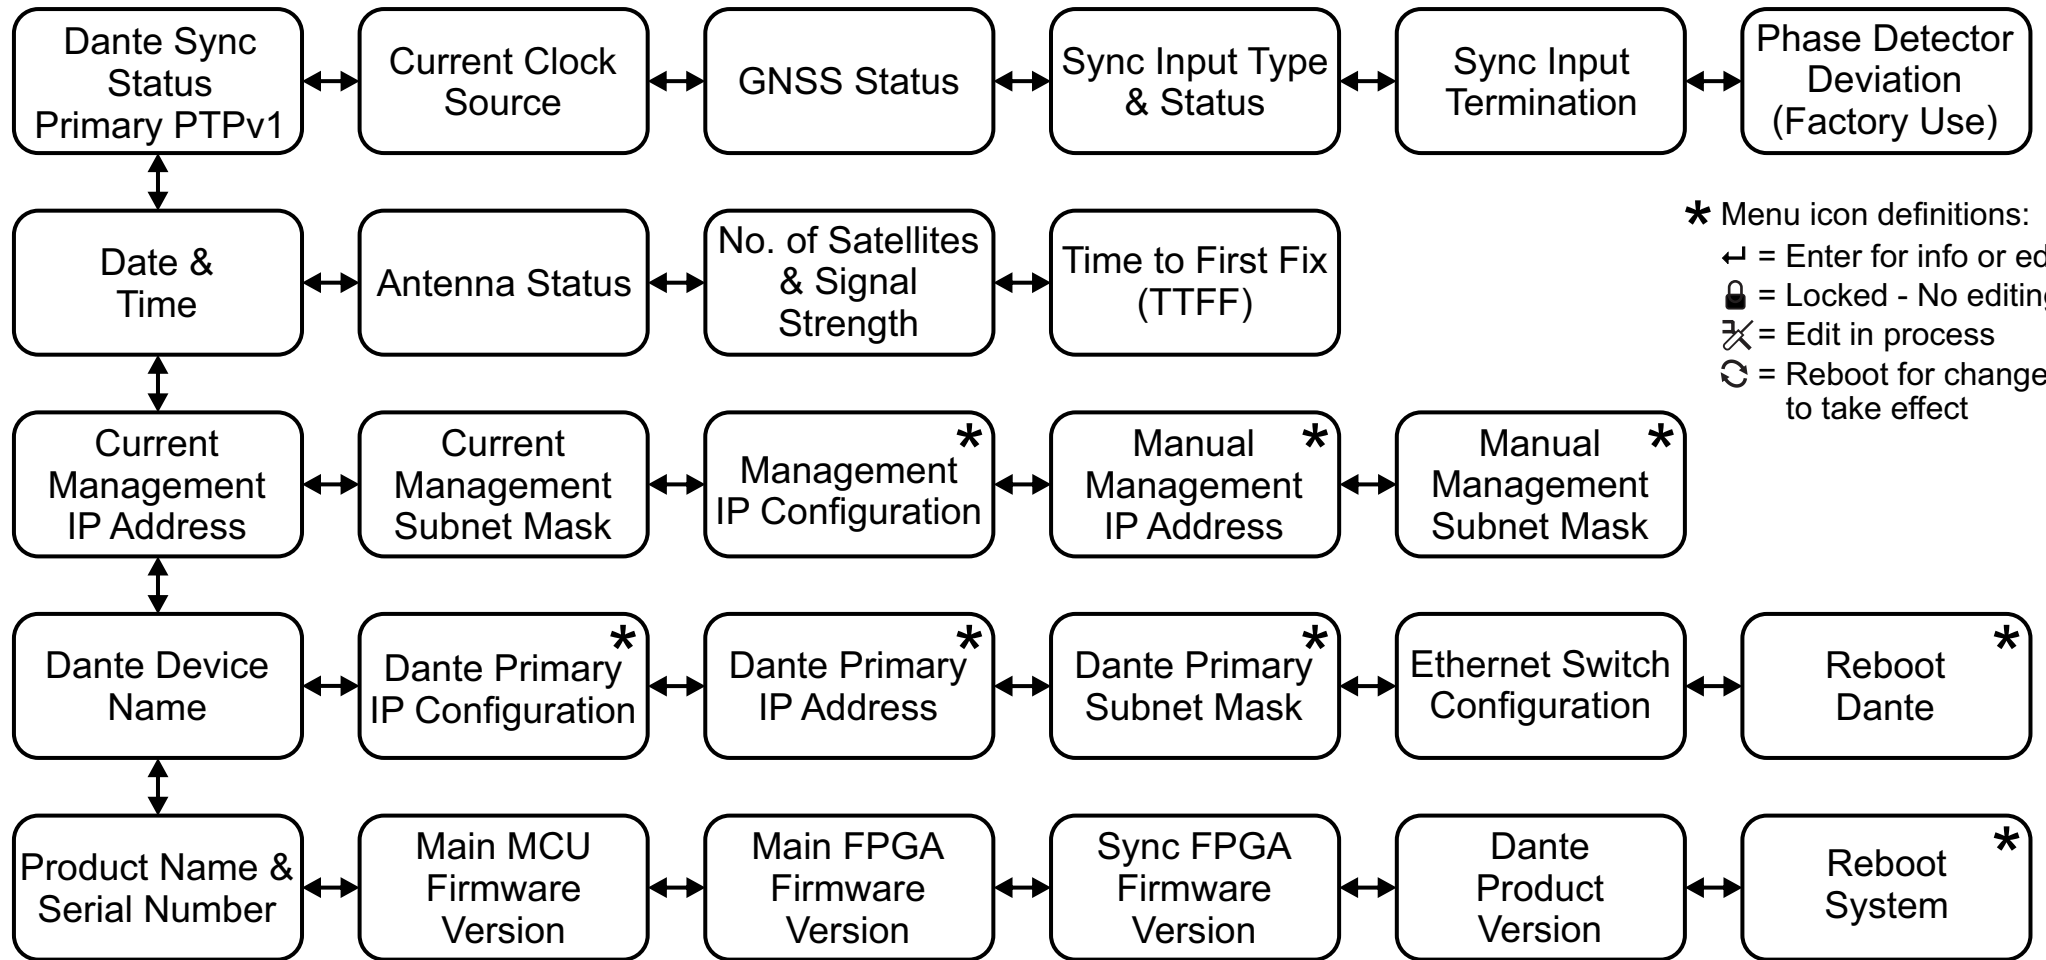

Model 5402 Front-Panel Menu Structure

- * Menu icon definitions:
- ↔ = Enter for info or editing
 - 🔒 = Locked - No editing
 - ✂ = Edit in process
 - 🔄 = Reboot for changes to take effect

Screen Saver (each screen active for approximately three seconds)

1. Screen saver automatically activates two minutes after last button press.
2. Press left and right buttons simultaneously to immediately enter screen saver mode.
3. Pressing Enter while screen saver is active goes directly to Current Management IP Address page.
4. This reflects operation for Model 5402 Main MCU firmware version 1.00 and later.