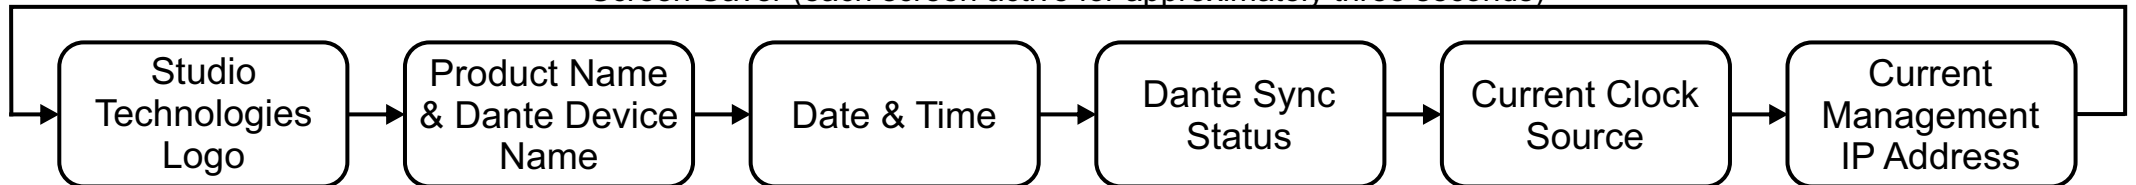

Model 5402 Front-Panel Menu Structure

- * Menu icon definitions:
- ↔ = Enter for info or editing
 - 🔒 = Locked - No editing
 - ✂ = Edit in process
 - 🔄 = Reboot for changes to take effect

Screen Saver (each screen active for approximately three seconds)

1. Screen saver automatically activates two minutes after last button press.
2. Press left and right buttons simultaneously to immediately enter screen saver mode.
3. Pressing Enter while screen saver is active goes directly to Current Management IP Address page.
4. This reflects operation for Model 5402 Main MCU firmware version 1.00 and later.