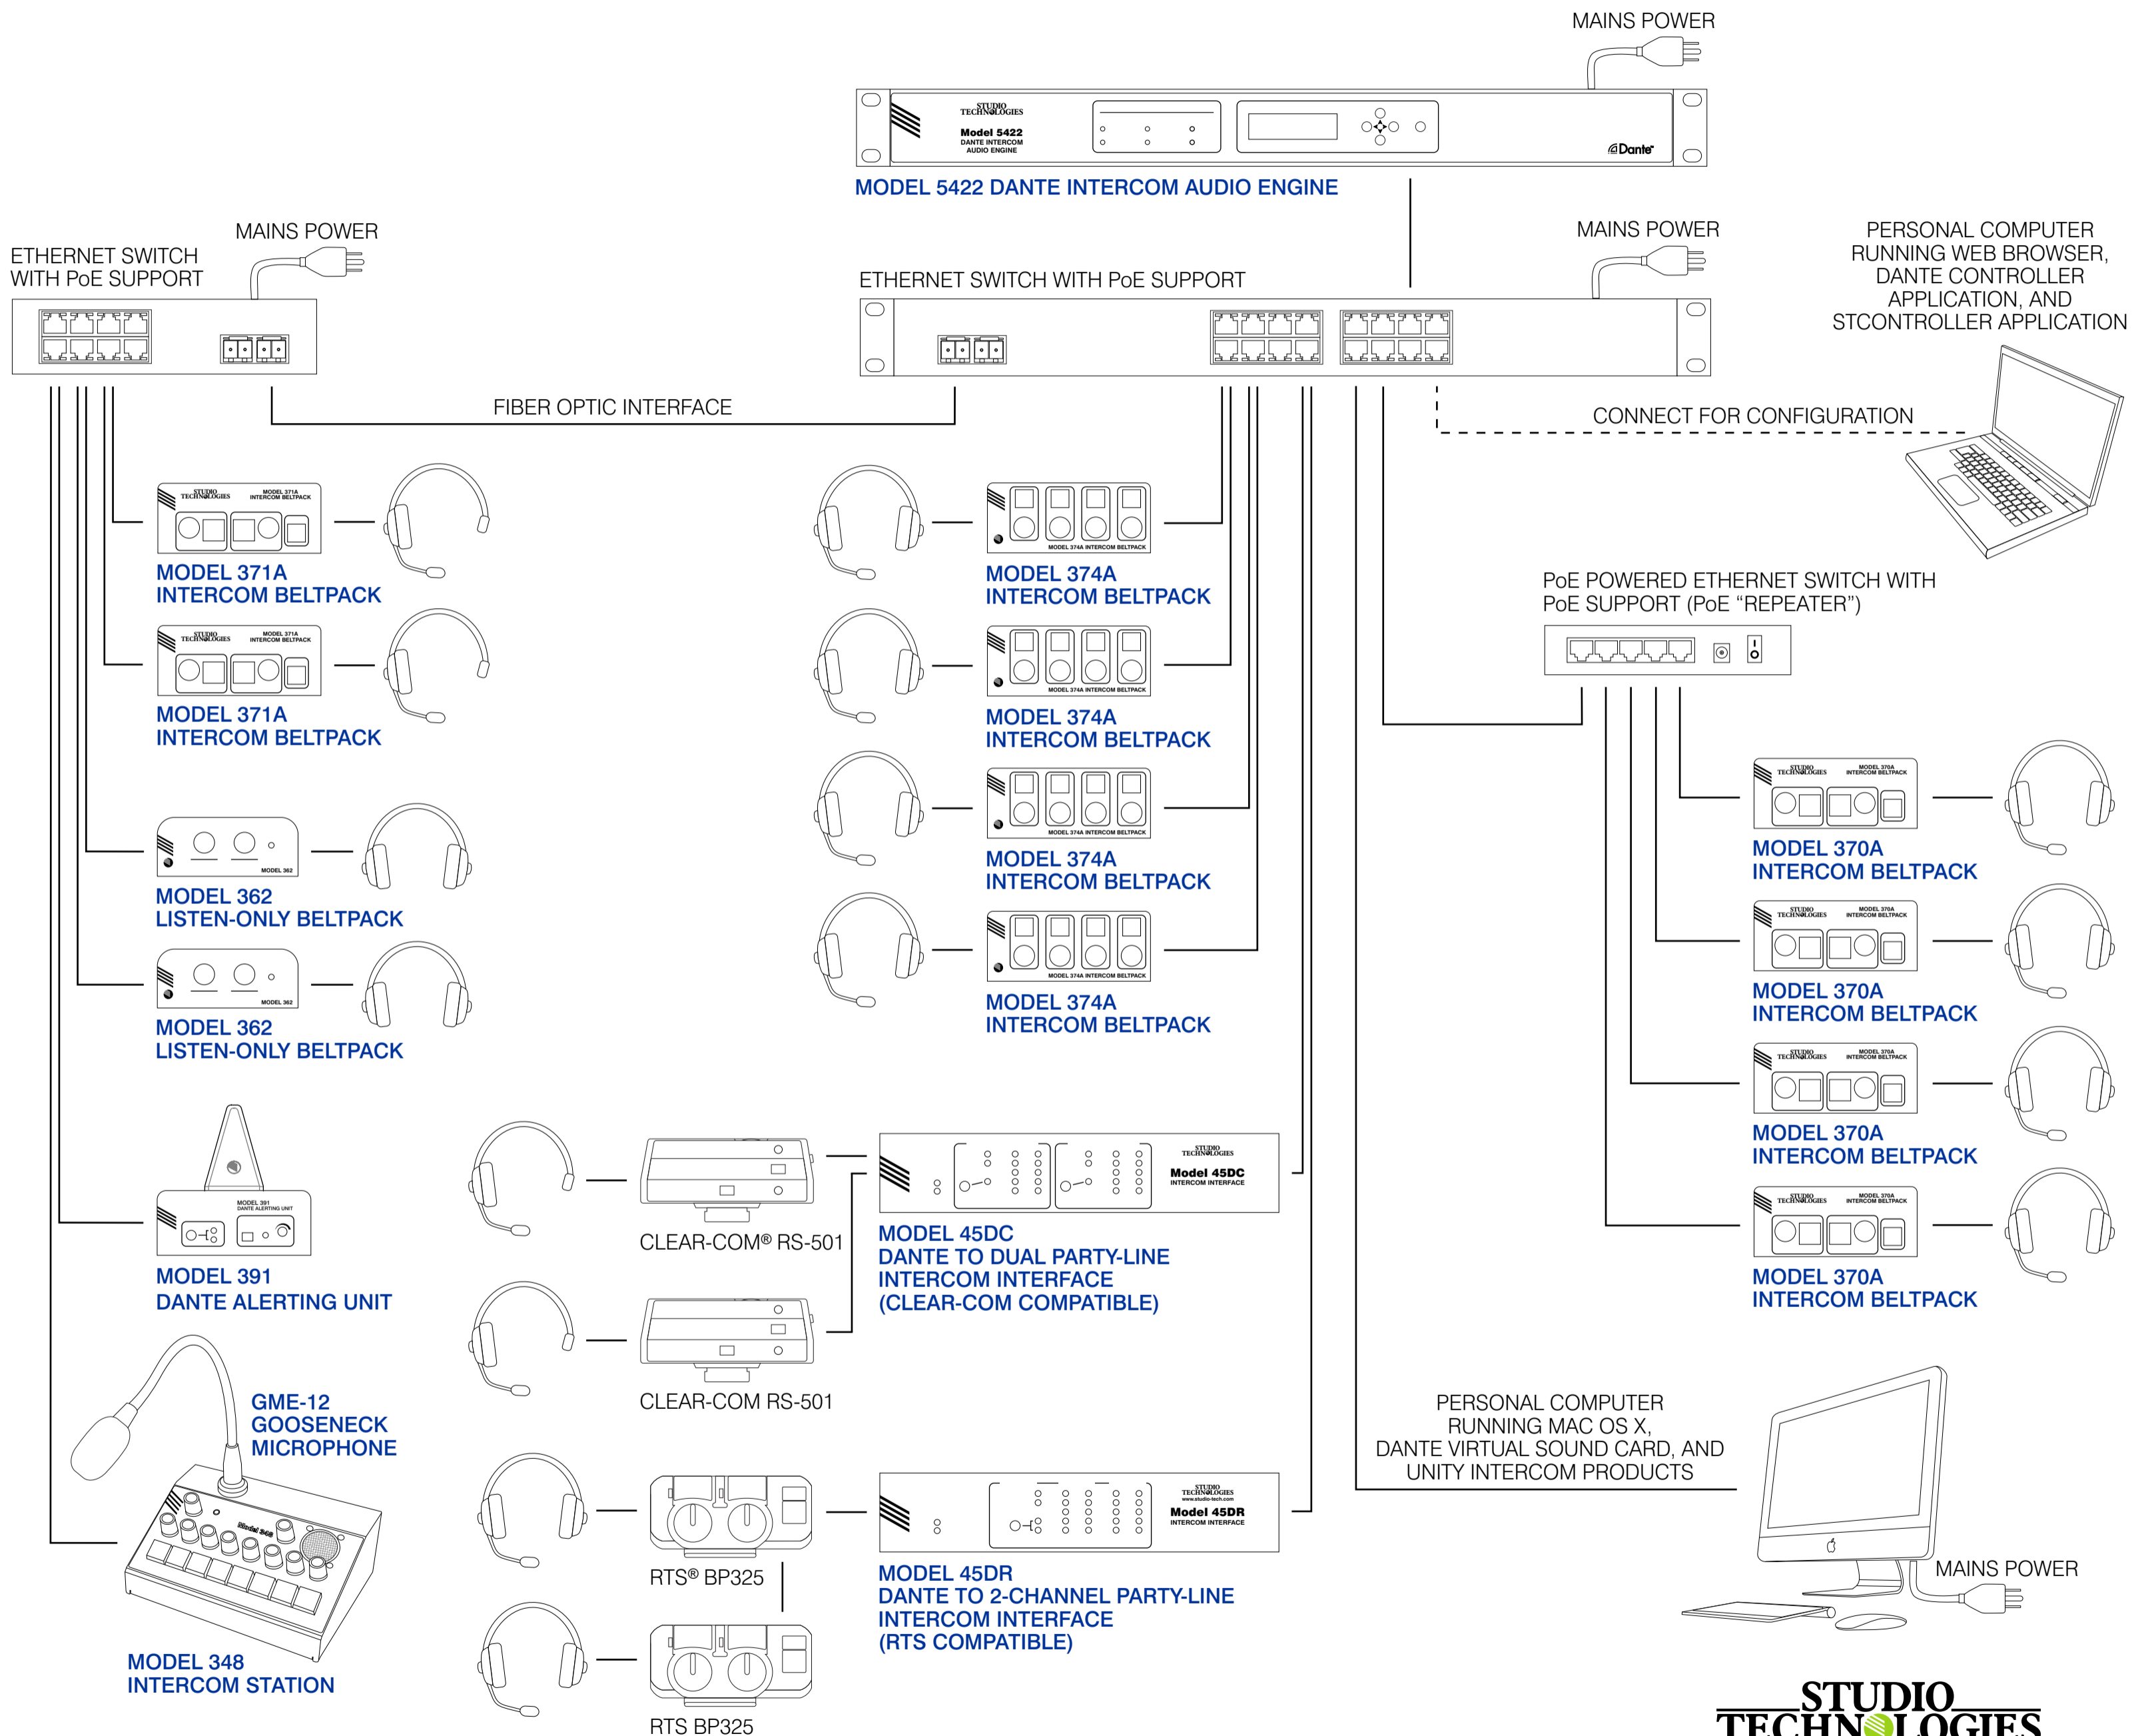

Example Using Dante® Technology to Provide Party-Line (PL) and Listen-Only (IFB) Capability

STUDIO TECHNOLOGIES INC.

www.studio-tech.com

50611-0219, Issue 3

© Copyright Studio Technologies, Inc. 2019