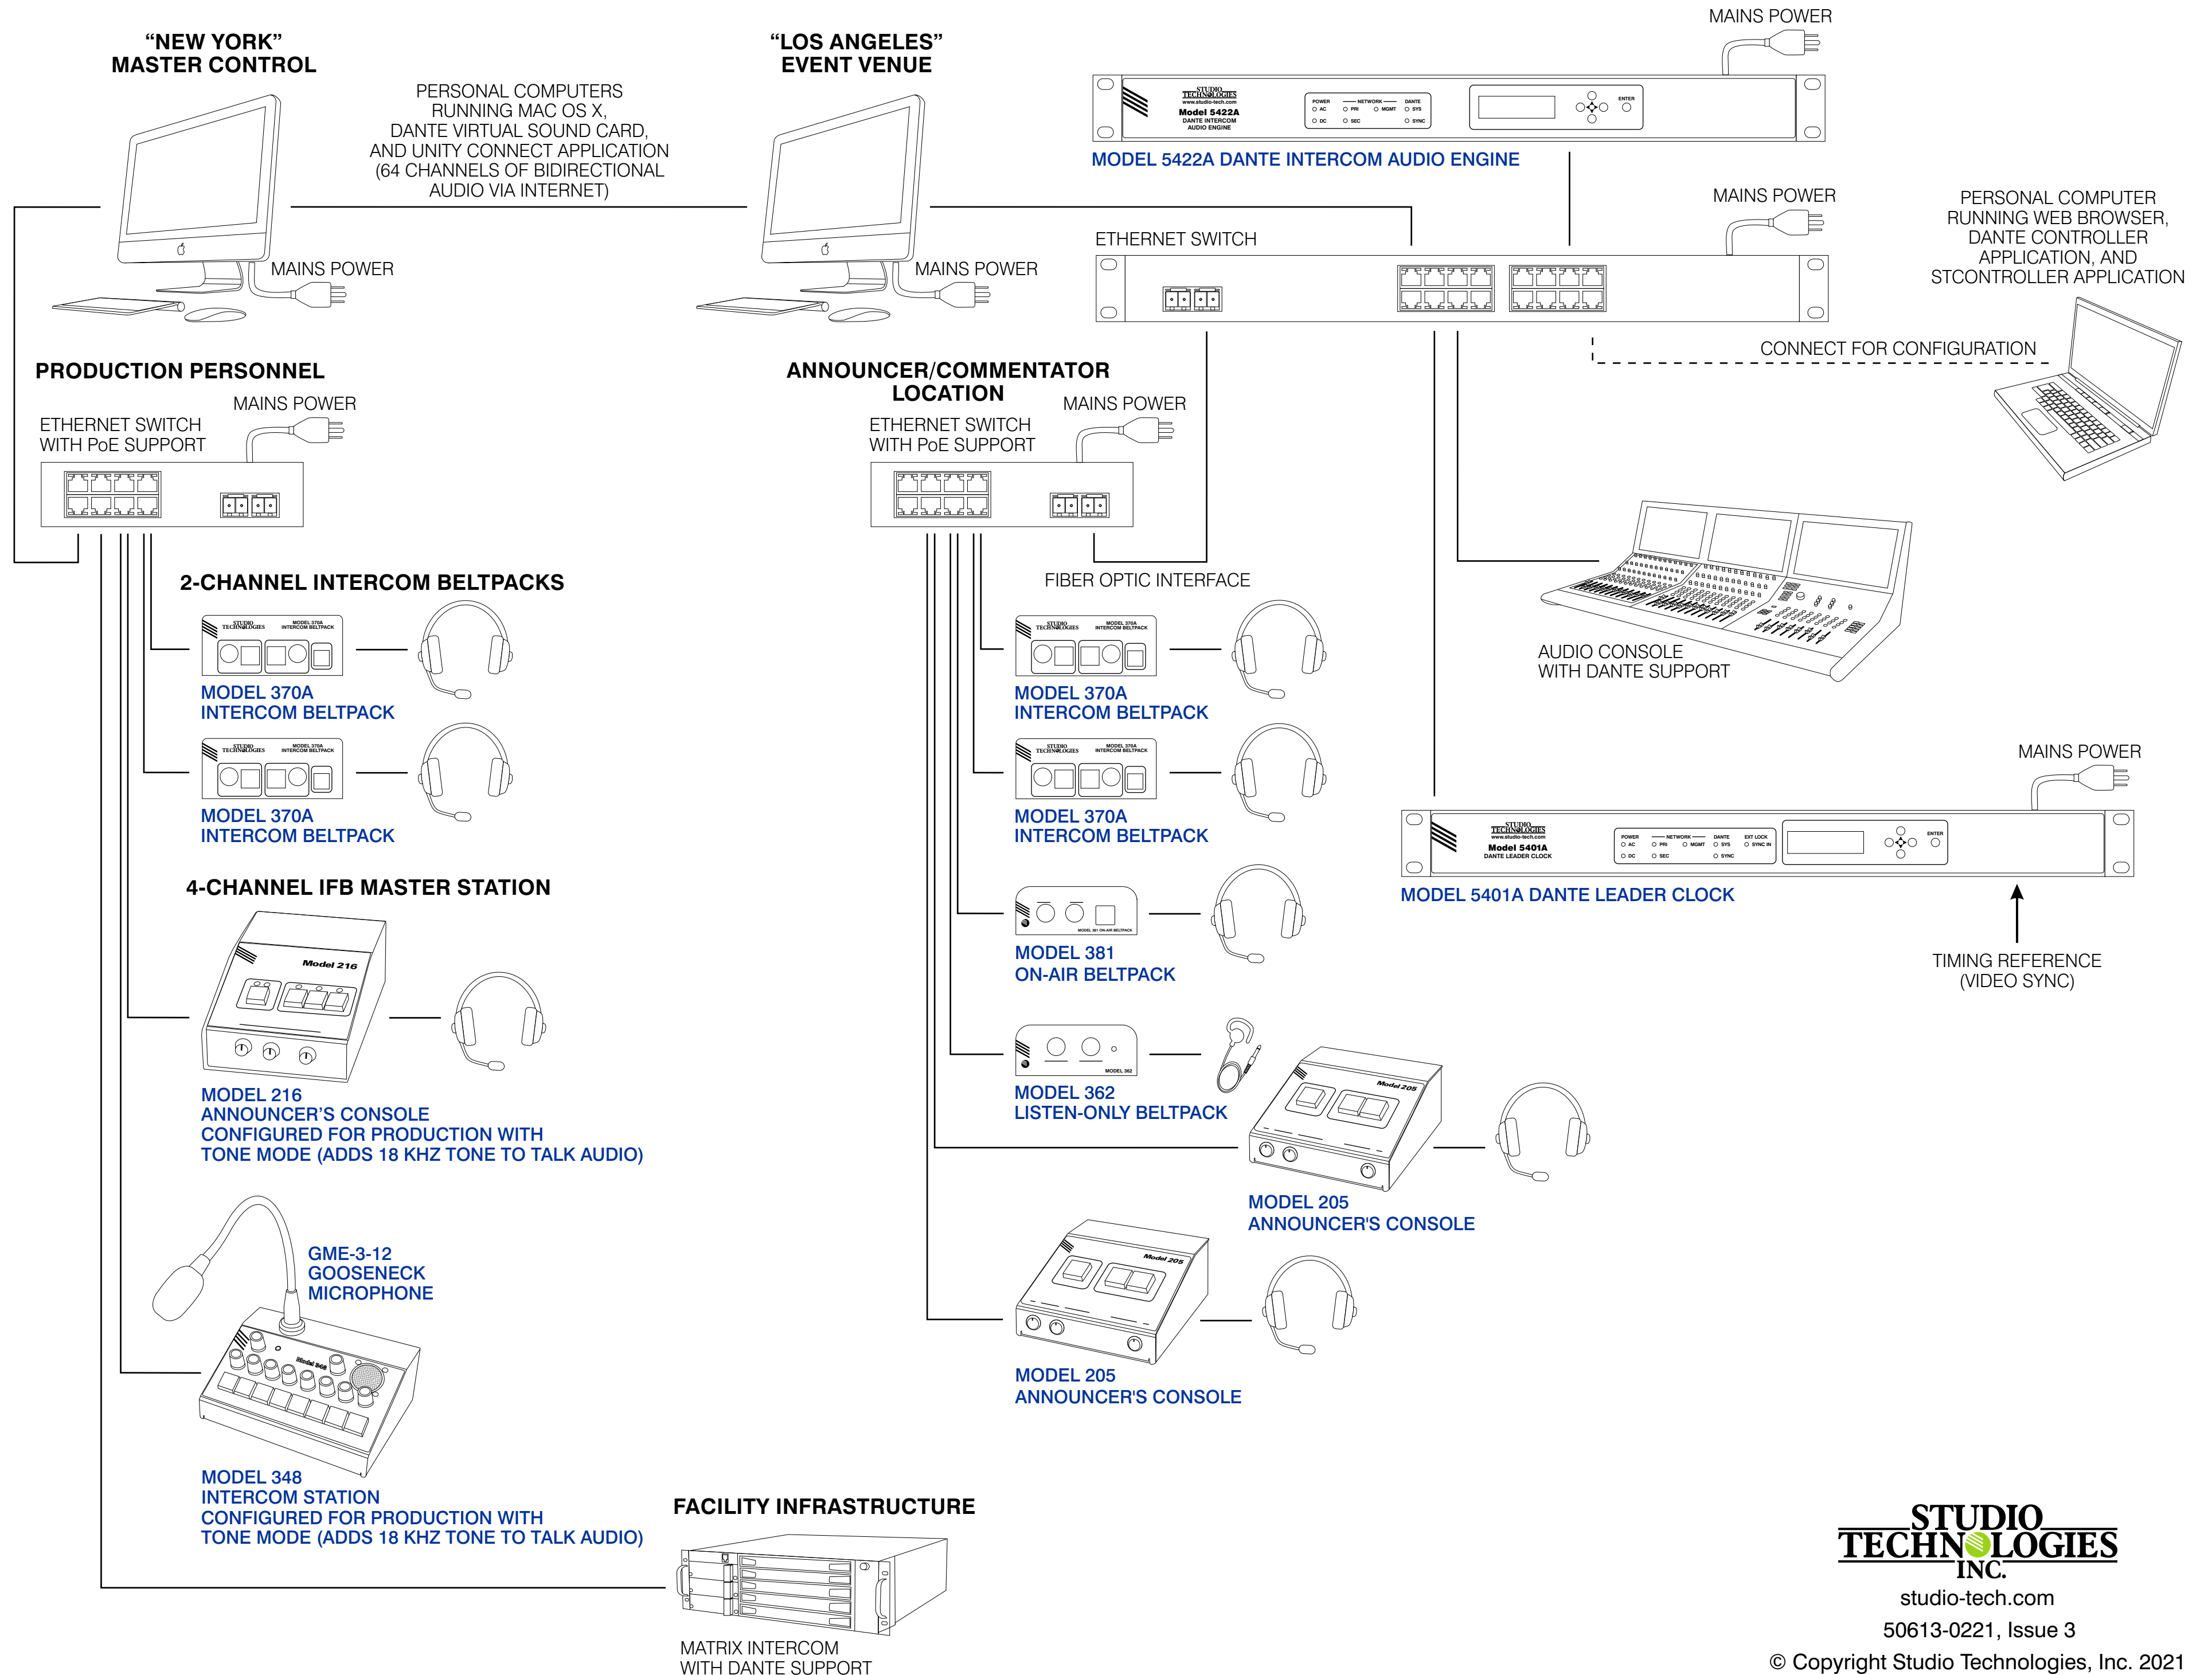

# Example of REMI Event Utilizing Dante® Technology and Audio Tie-Lines via Internet for On-Air, IFB, and Support Communications

**STUDIO TECHNOLOGIES INC.**

studio-tech.com

50613-0221, Issue 3

© Copyright Studio Technologies, Inc. 2021