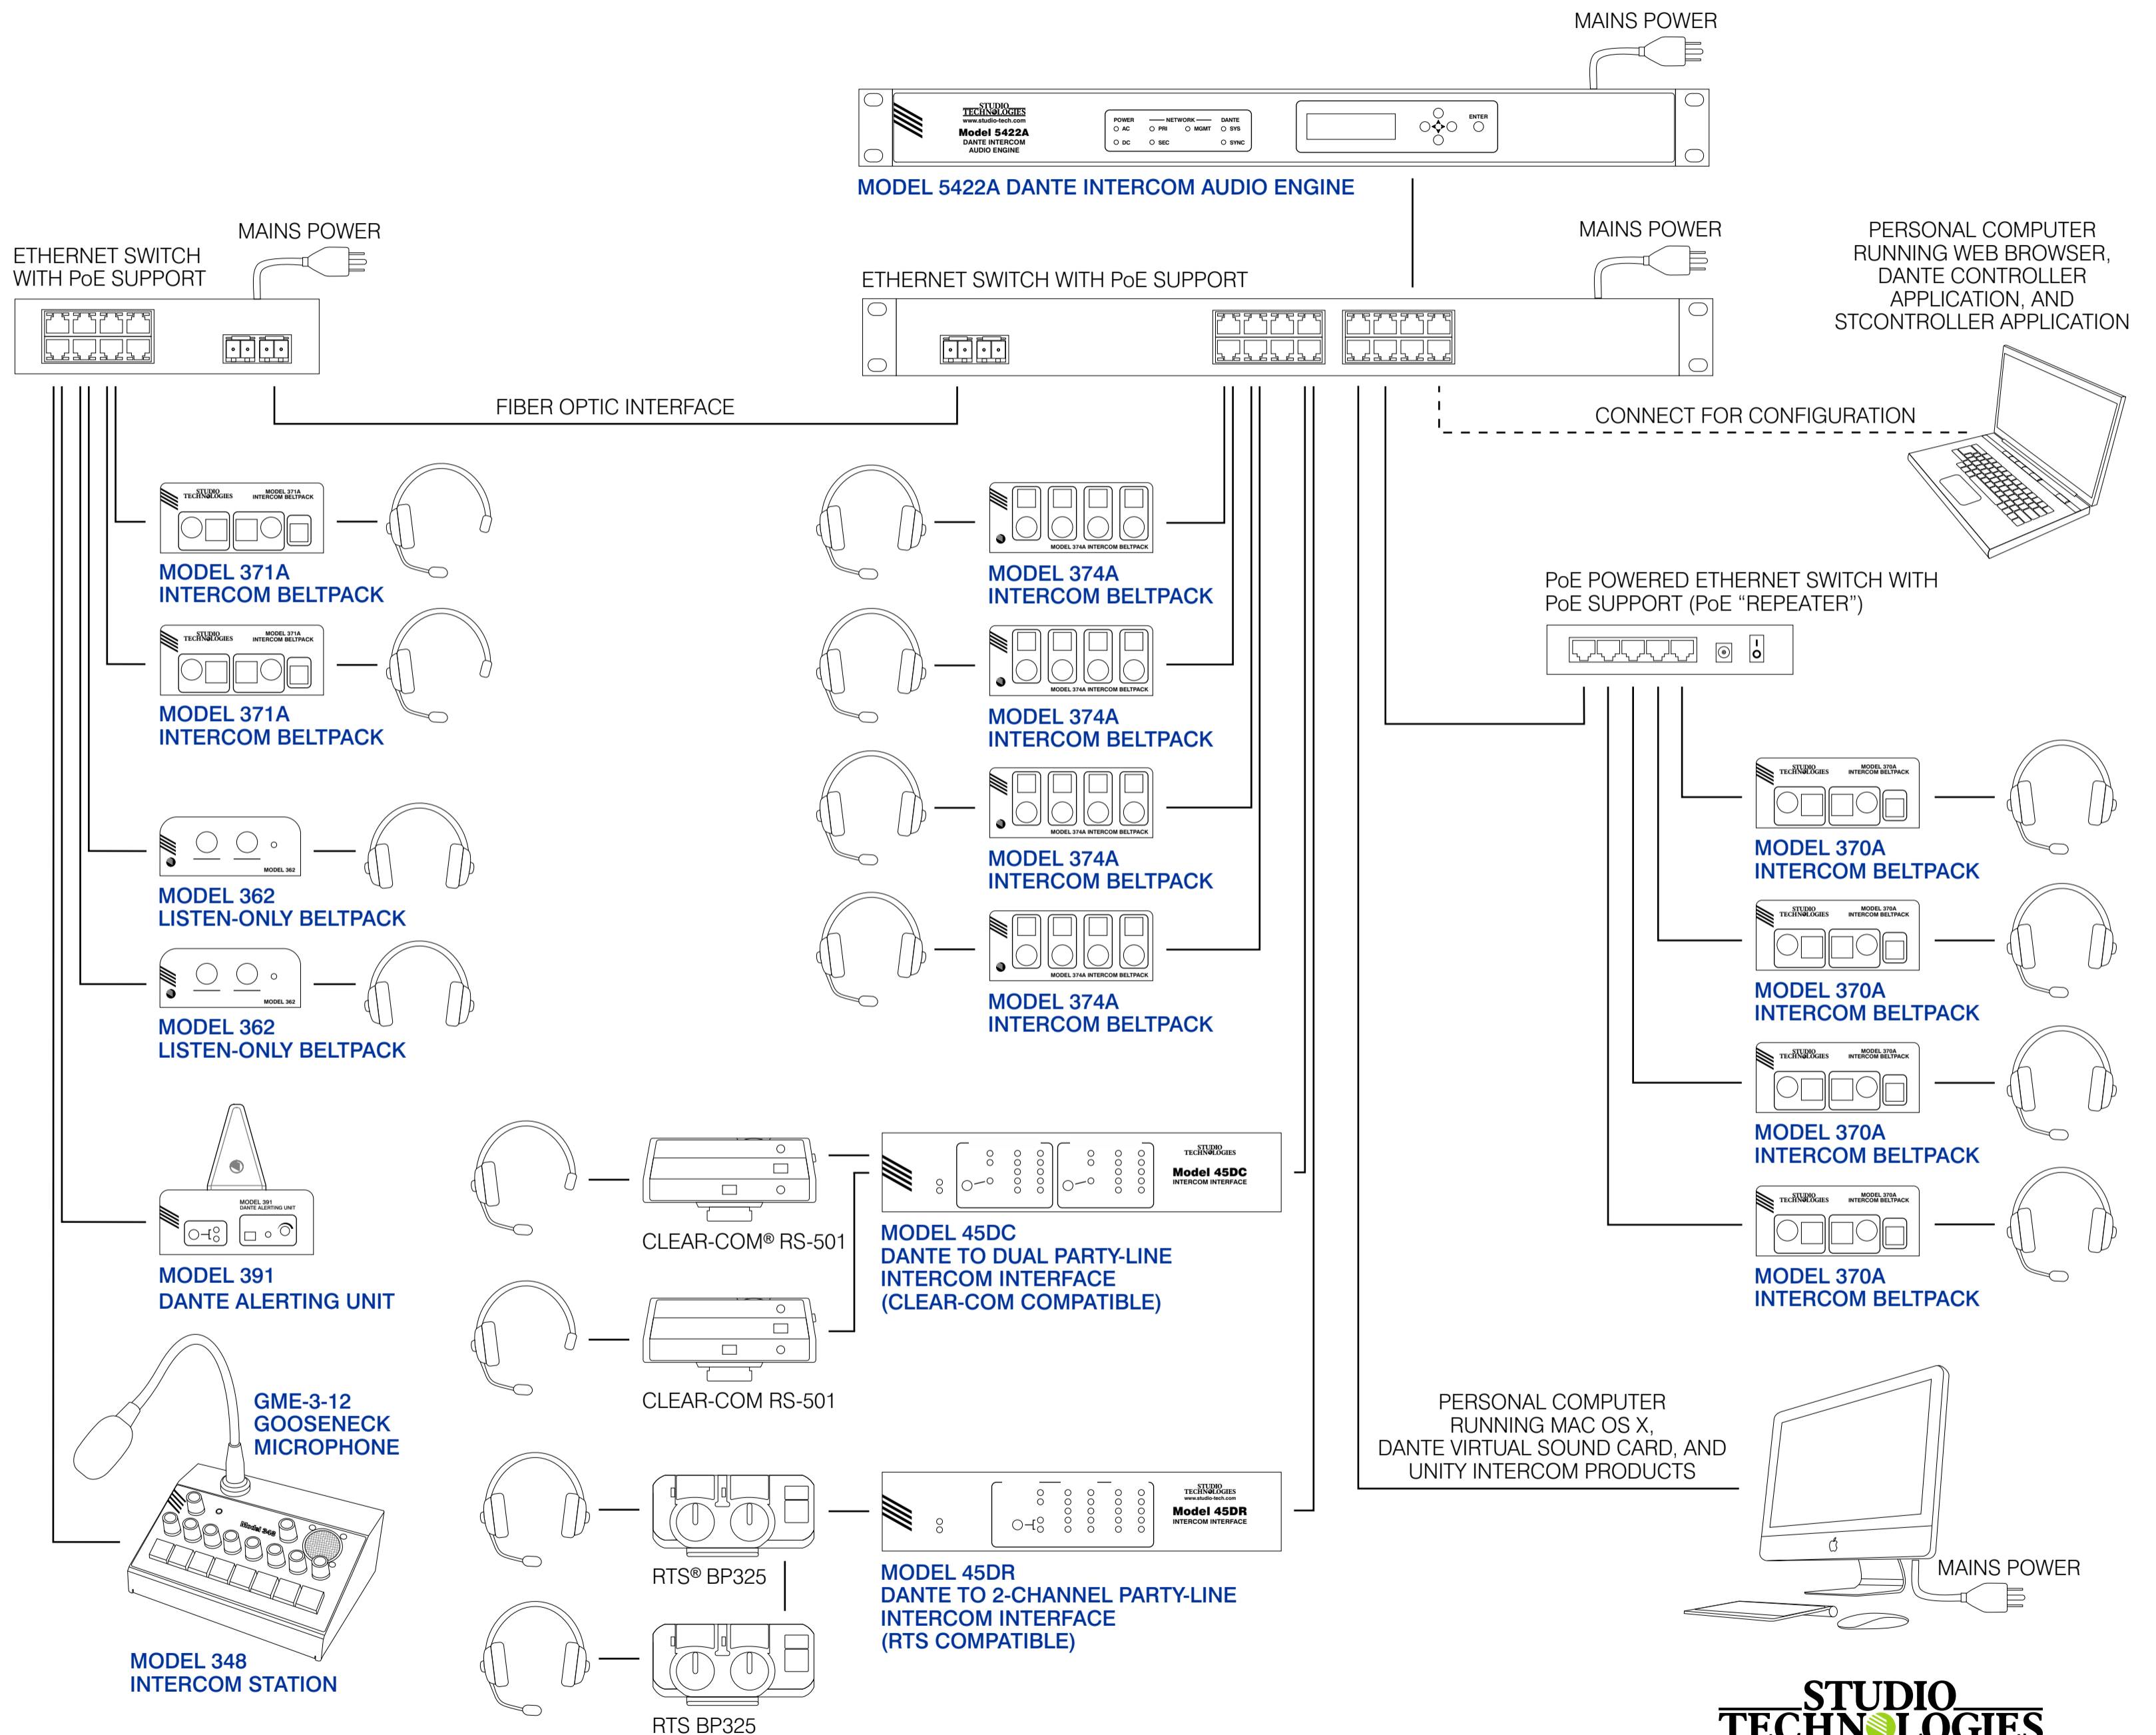

Example Using Dante® Technology to Provide Party-Line (PL) and Listen-Only (IFB) Capability

STUDIO TECHNOLOGIES INC.

studio-tech.com
50611-0221, Issue 4

© Copyright Studio Technologies, Inc. 2021