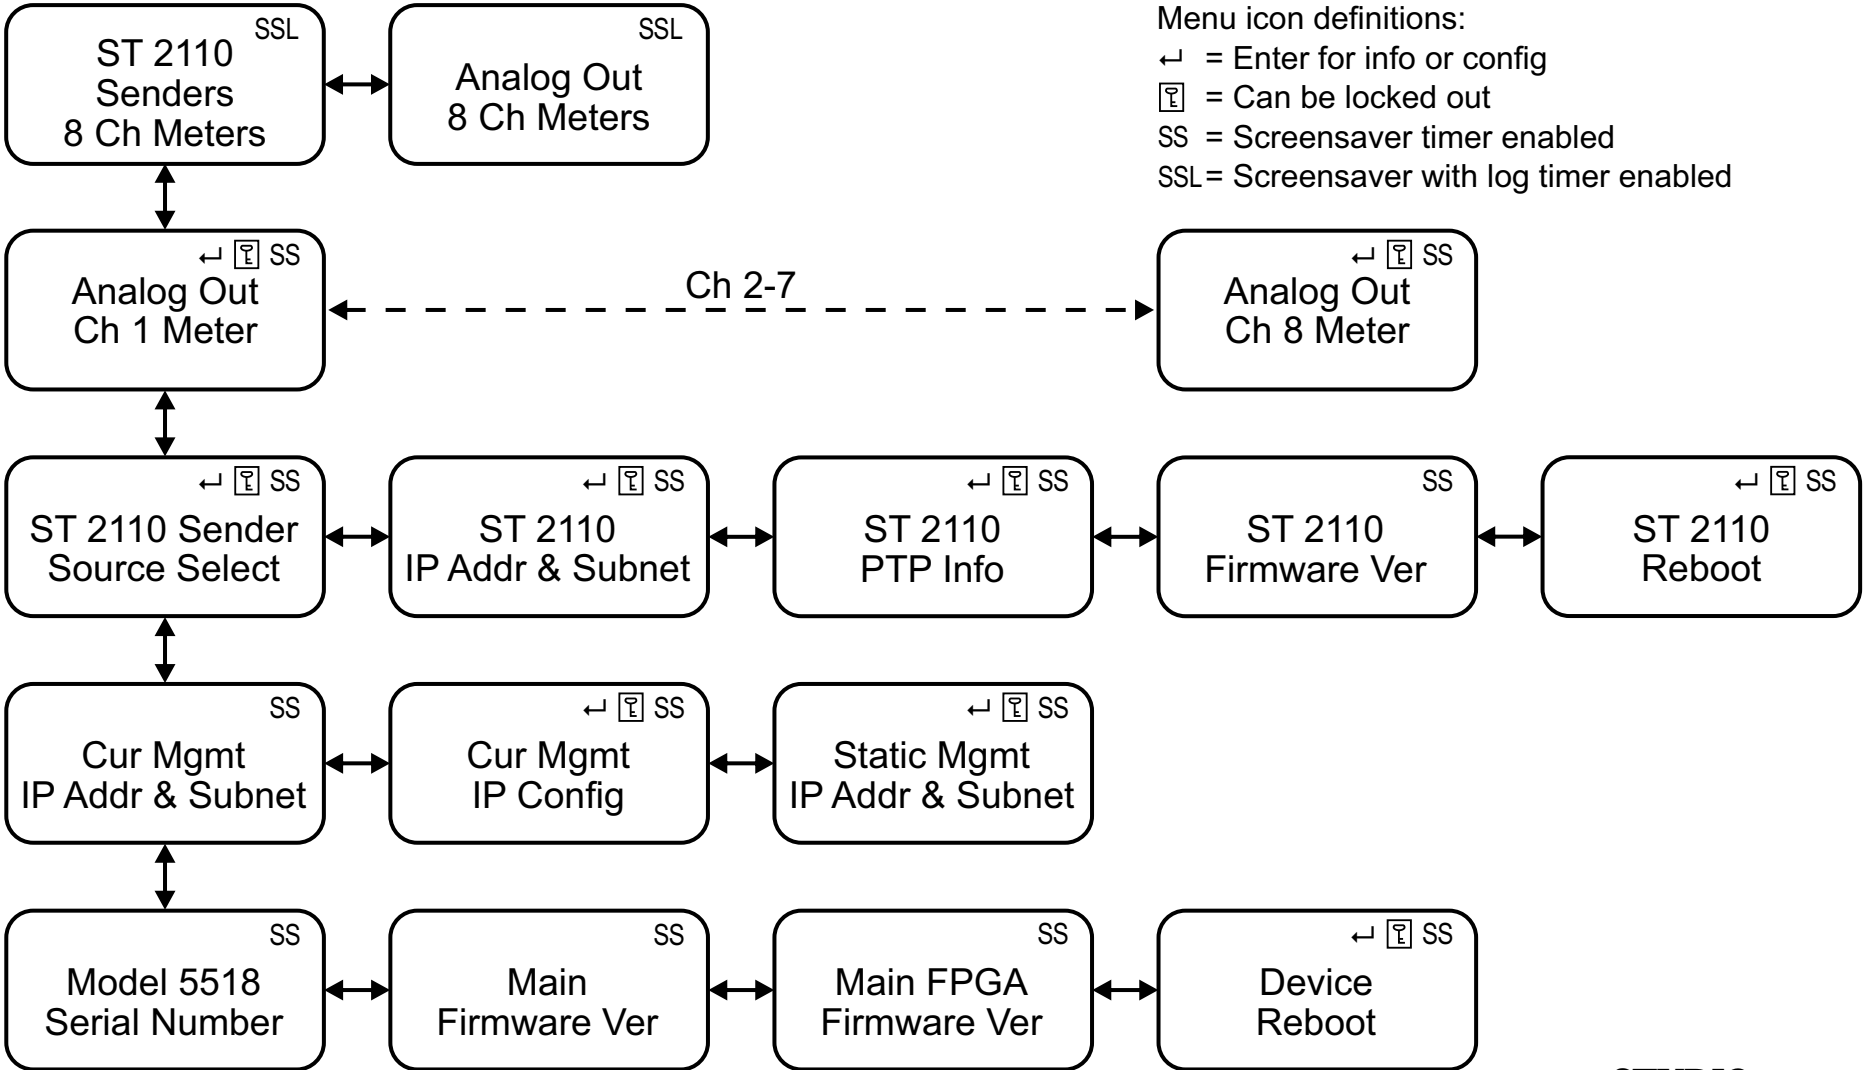

# Model 5518 Front-Panel Menu Structure

Menu icon definitions:  
 ↵ = Enter for info or config  
 [L] = Can be locked out  
 SS = Screensaver timer enabled  
 SSL = Screensaver with log timer enabled