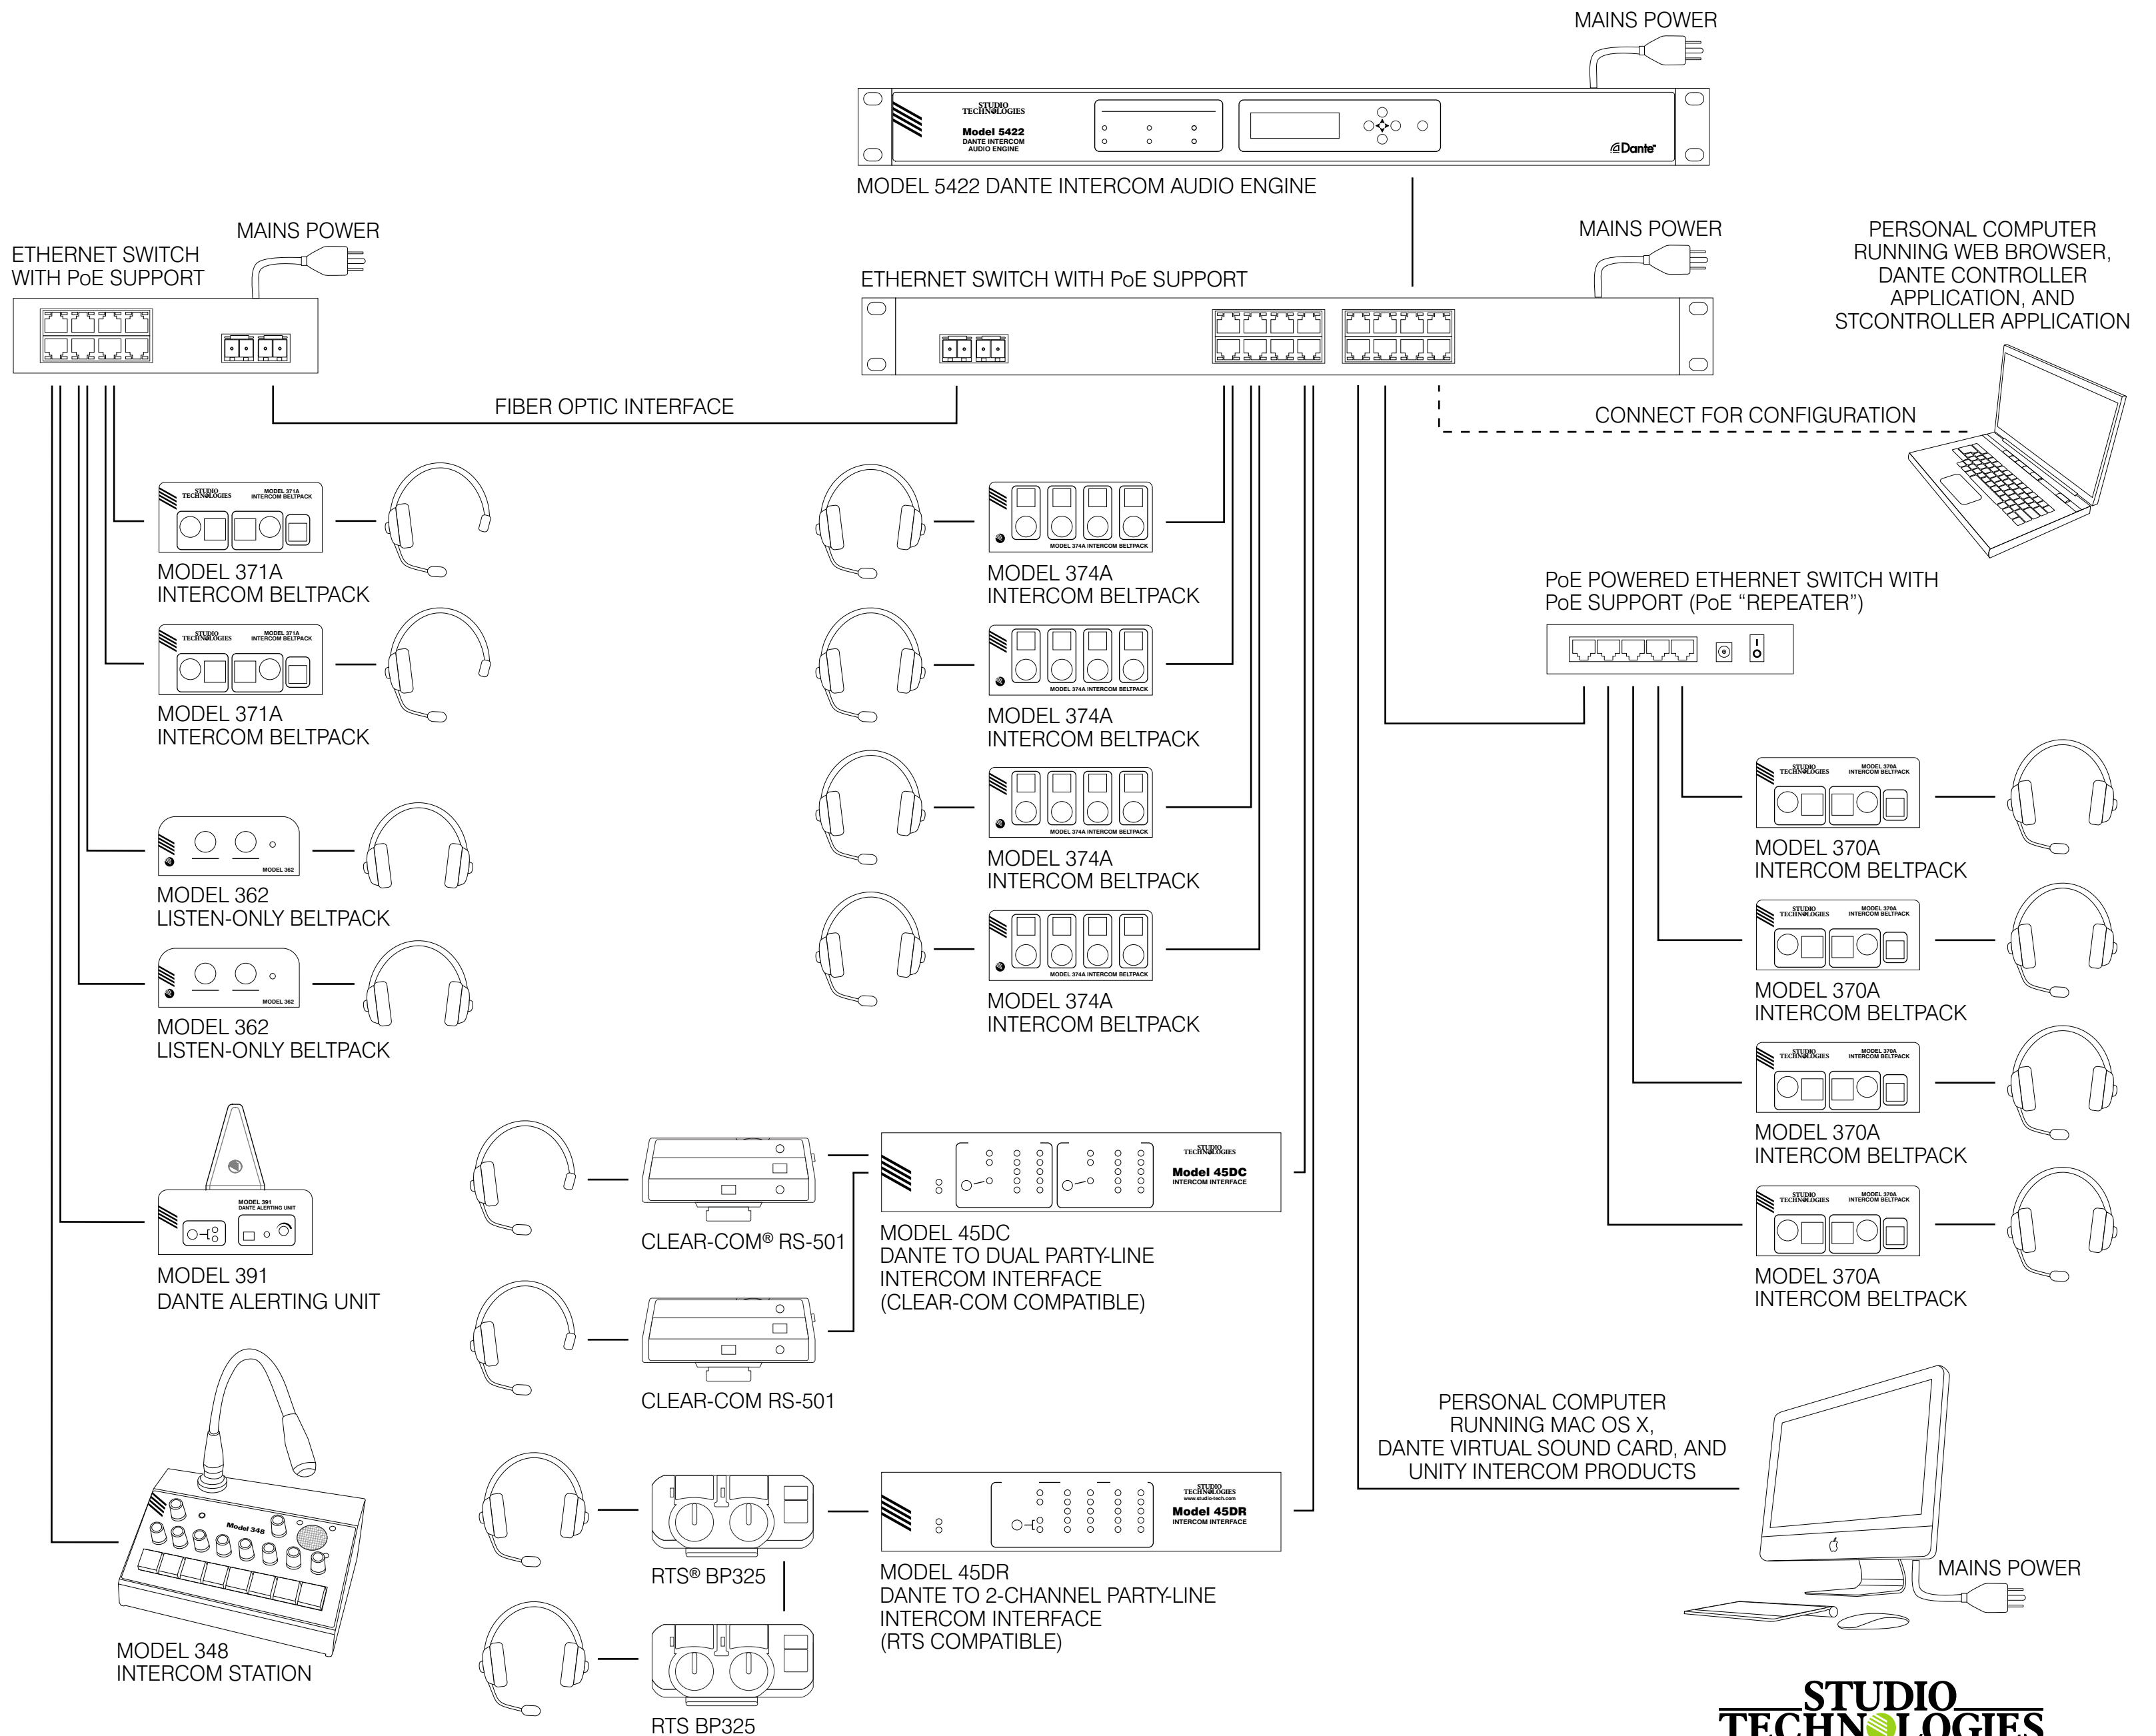

Example Using Dante® Technology to Provide Party-Line (PL) and Listen-Only (IFB) Capability

**STUDIO
TECHNOLOGIES
INC.**

www.studio-tech.com

50611-0219, Issue 3

© Copyright Studio Technologies, Inc. 2019