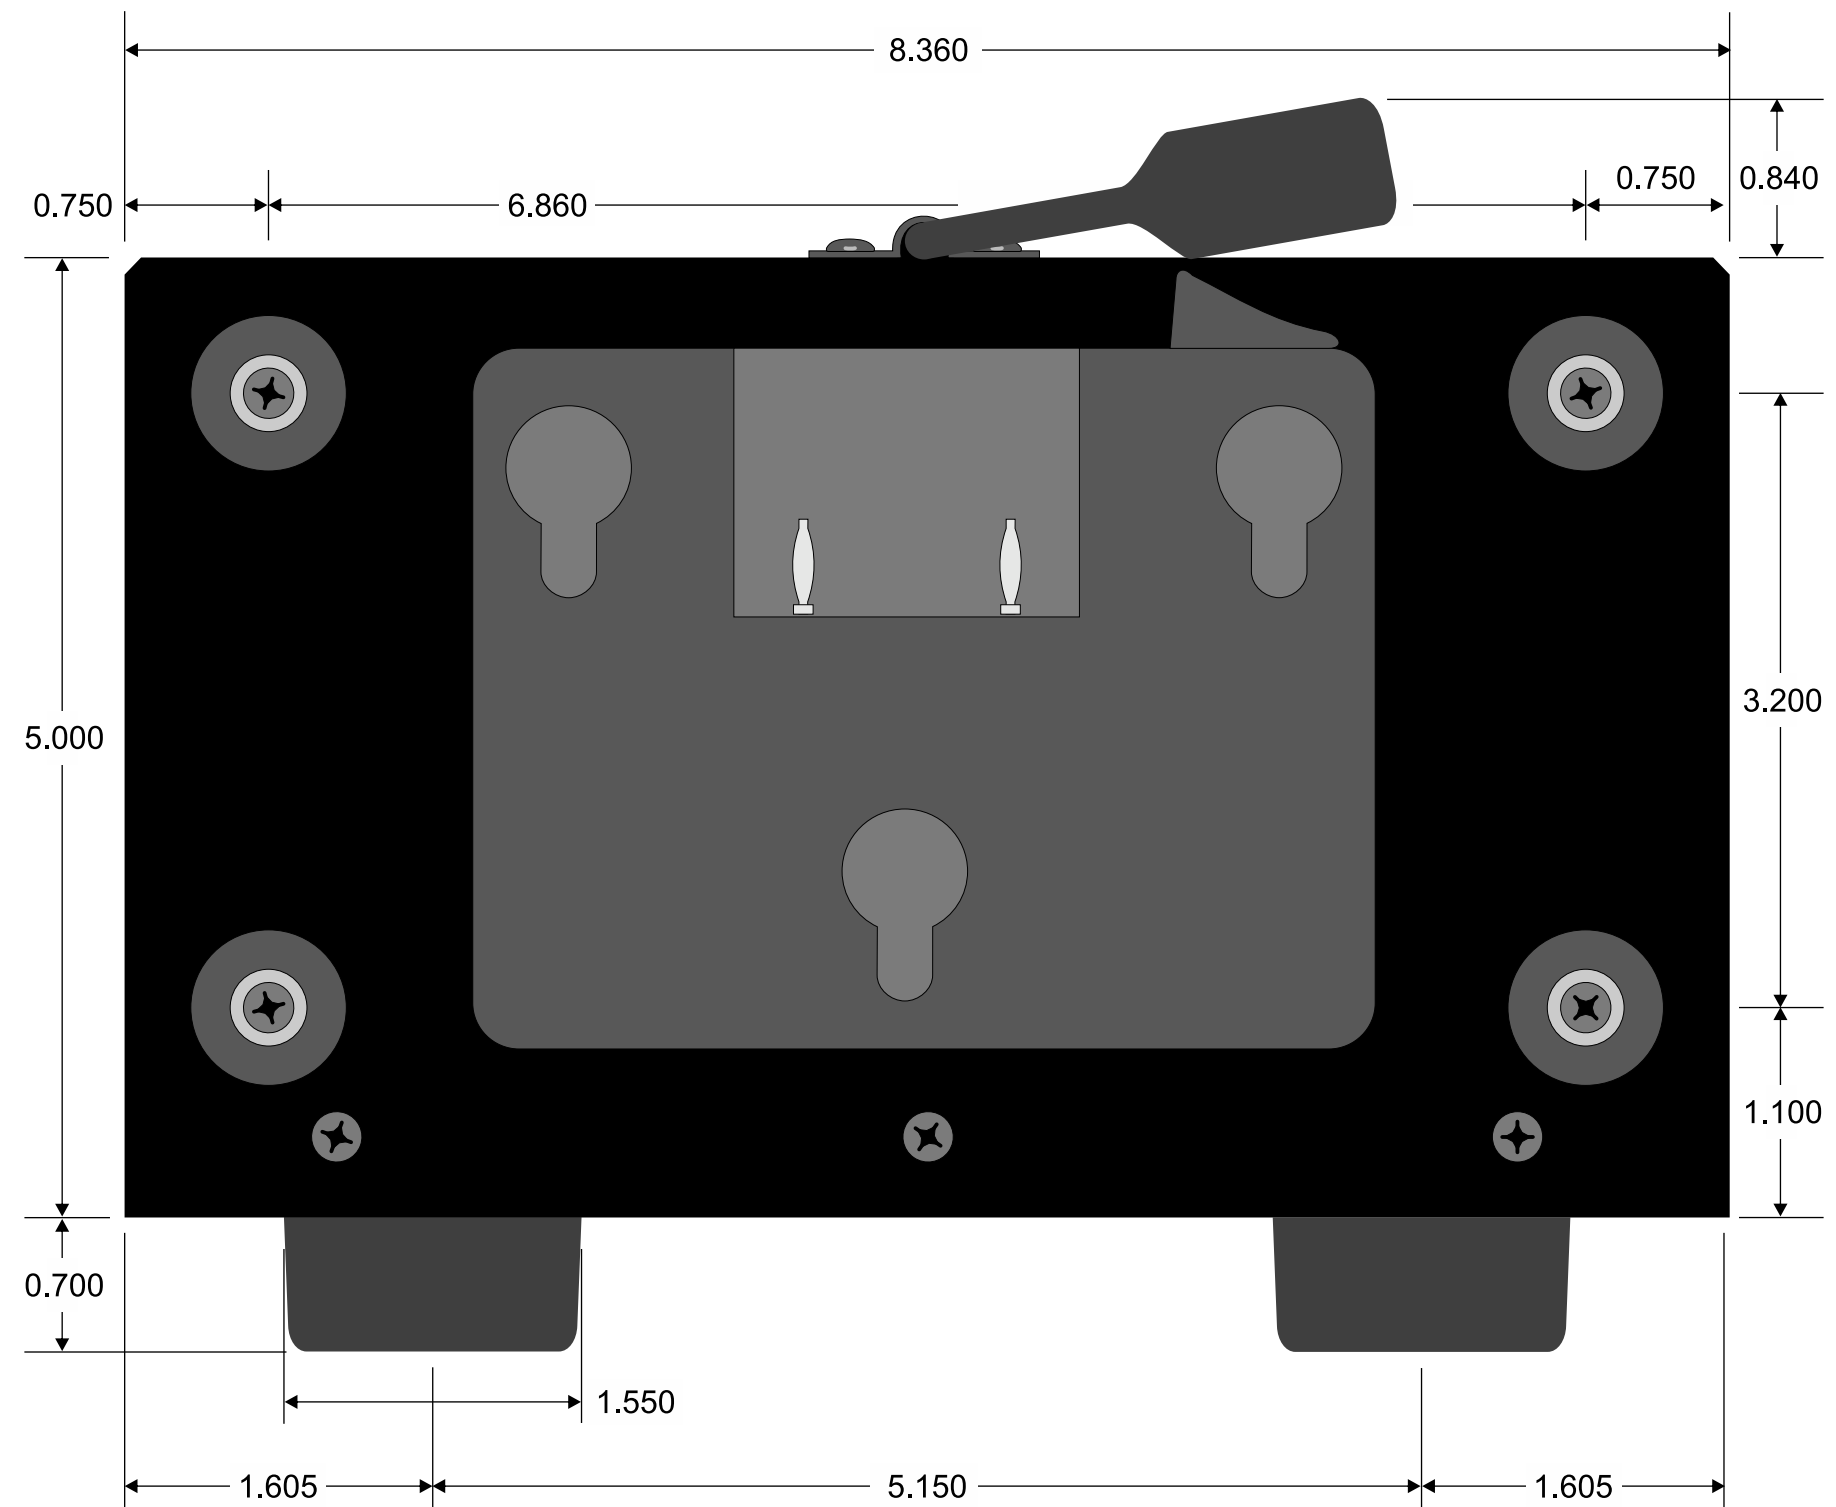

Live-Link™ – Camera End Unit
Front View Dimensions
(including protective bumpers and handle)

Live-Link™ – Camera End Unit
Side View Dimensions
(including protective bumpers and handle)

Live-Link™ – Camera End Unit
Back View Dimensions
(including protective bumpers and handle)

Live-Link™ – Camera End Unit
Top View Dimensions
(including protective bumpers)

LL3G-CA-075 shown, front-panel configuration varies depending on model number.