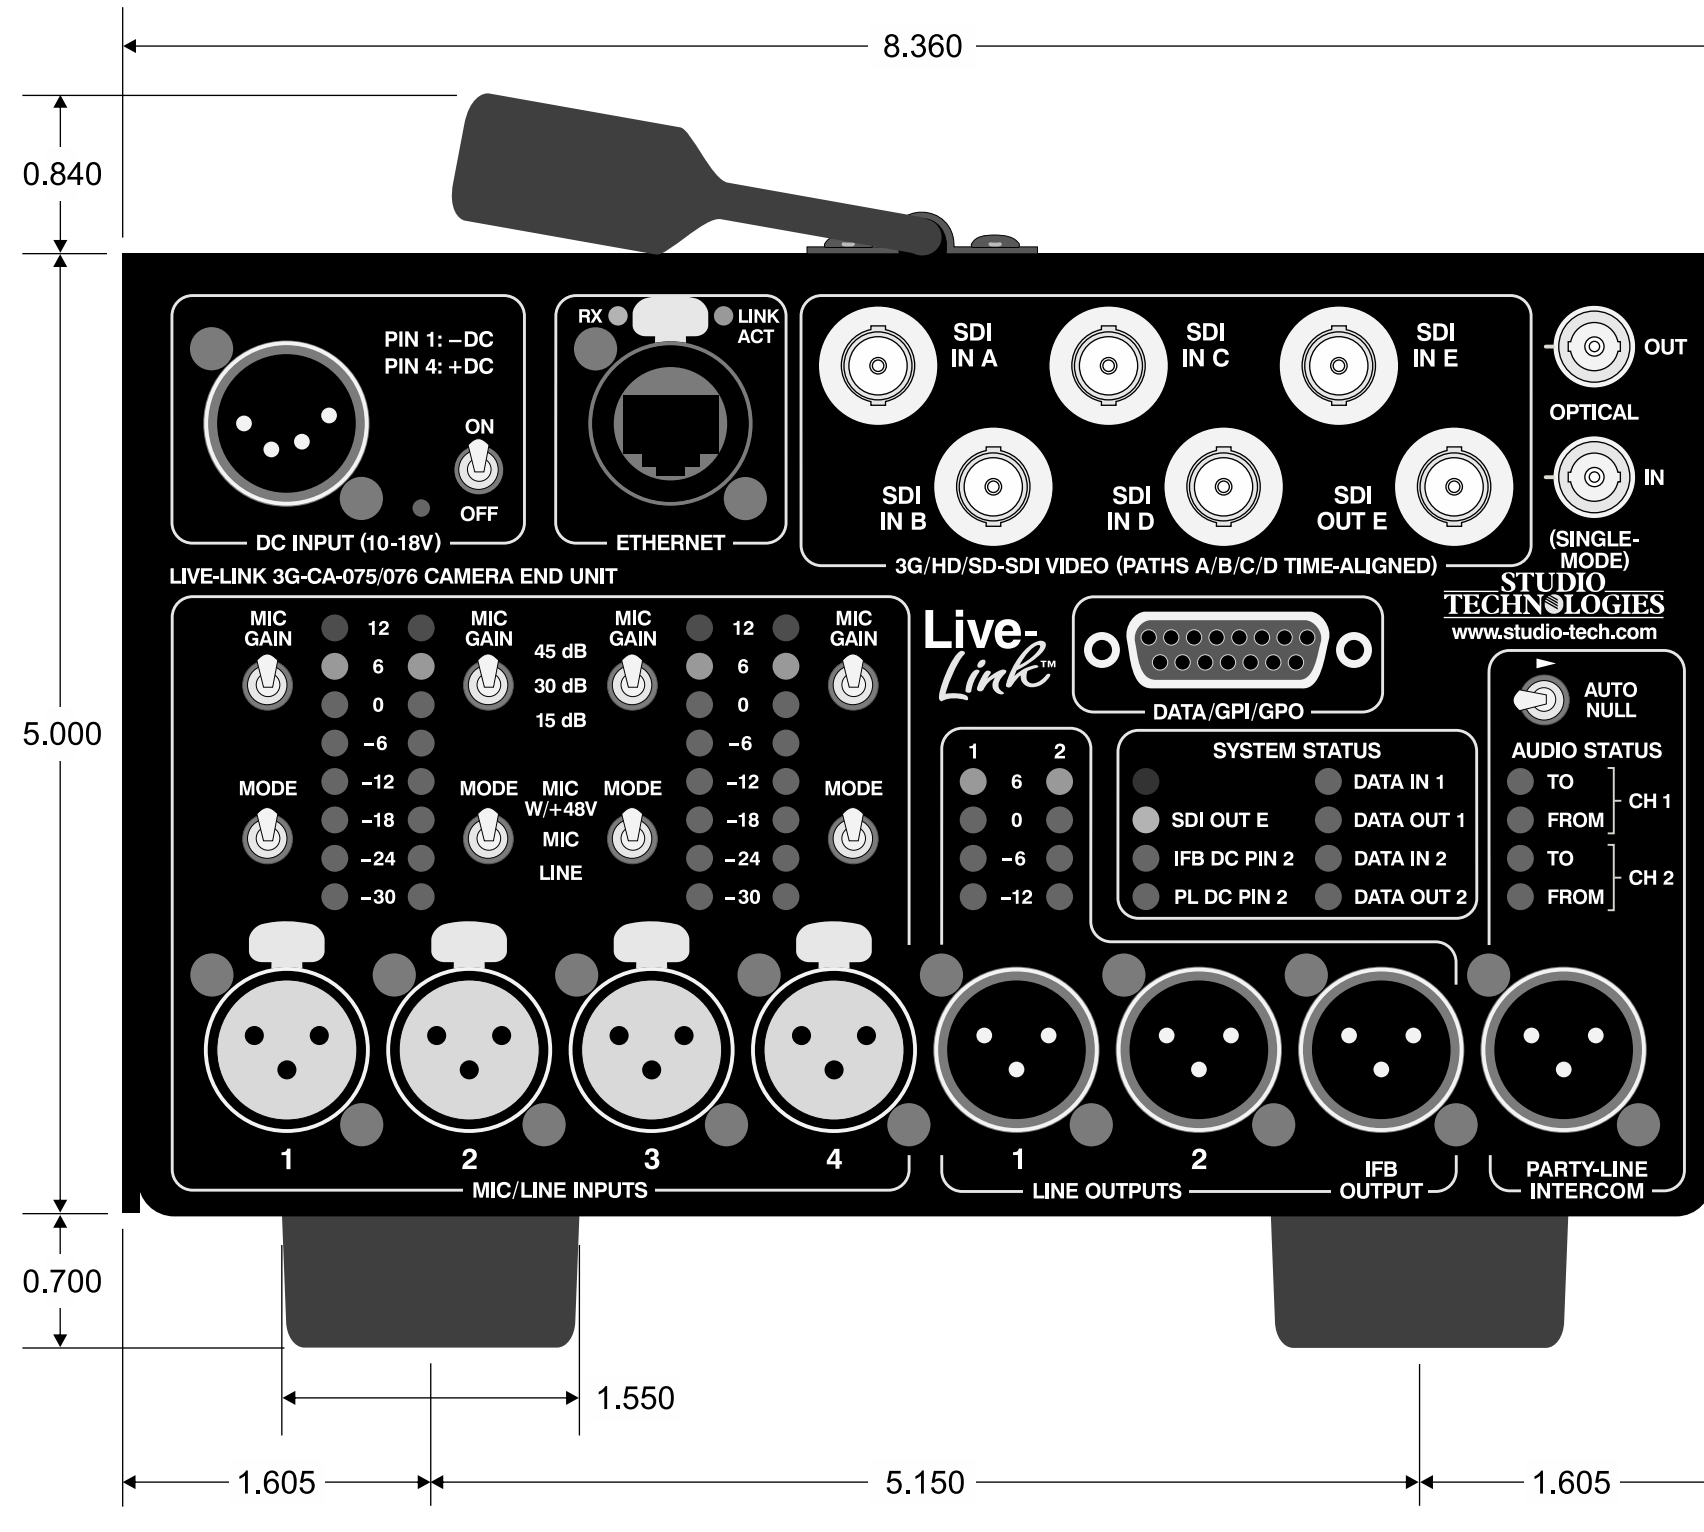

Live-Link™ – Camera End Unit
Front View Dimensions
(including protective bumpers and handle)

Live-Link™ – Camera End Unit
Side View Dimensions
(including protective bumpers and handle)

Live-Link™ – Camera End Unit
Back View Dimensions
(including protective bumpers and handle)

Live-Link™ – Camera End Unit
Top View Dimensions
(including protective bumpers)

LL3G-CA-075 shown, front-panel configuration varies depending on model number.