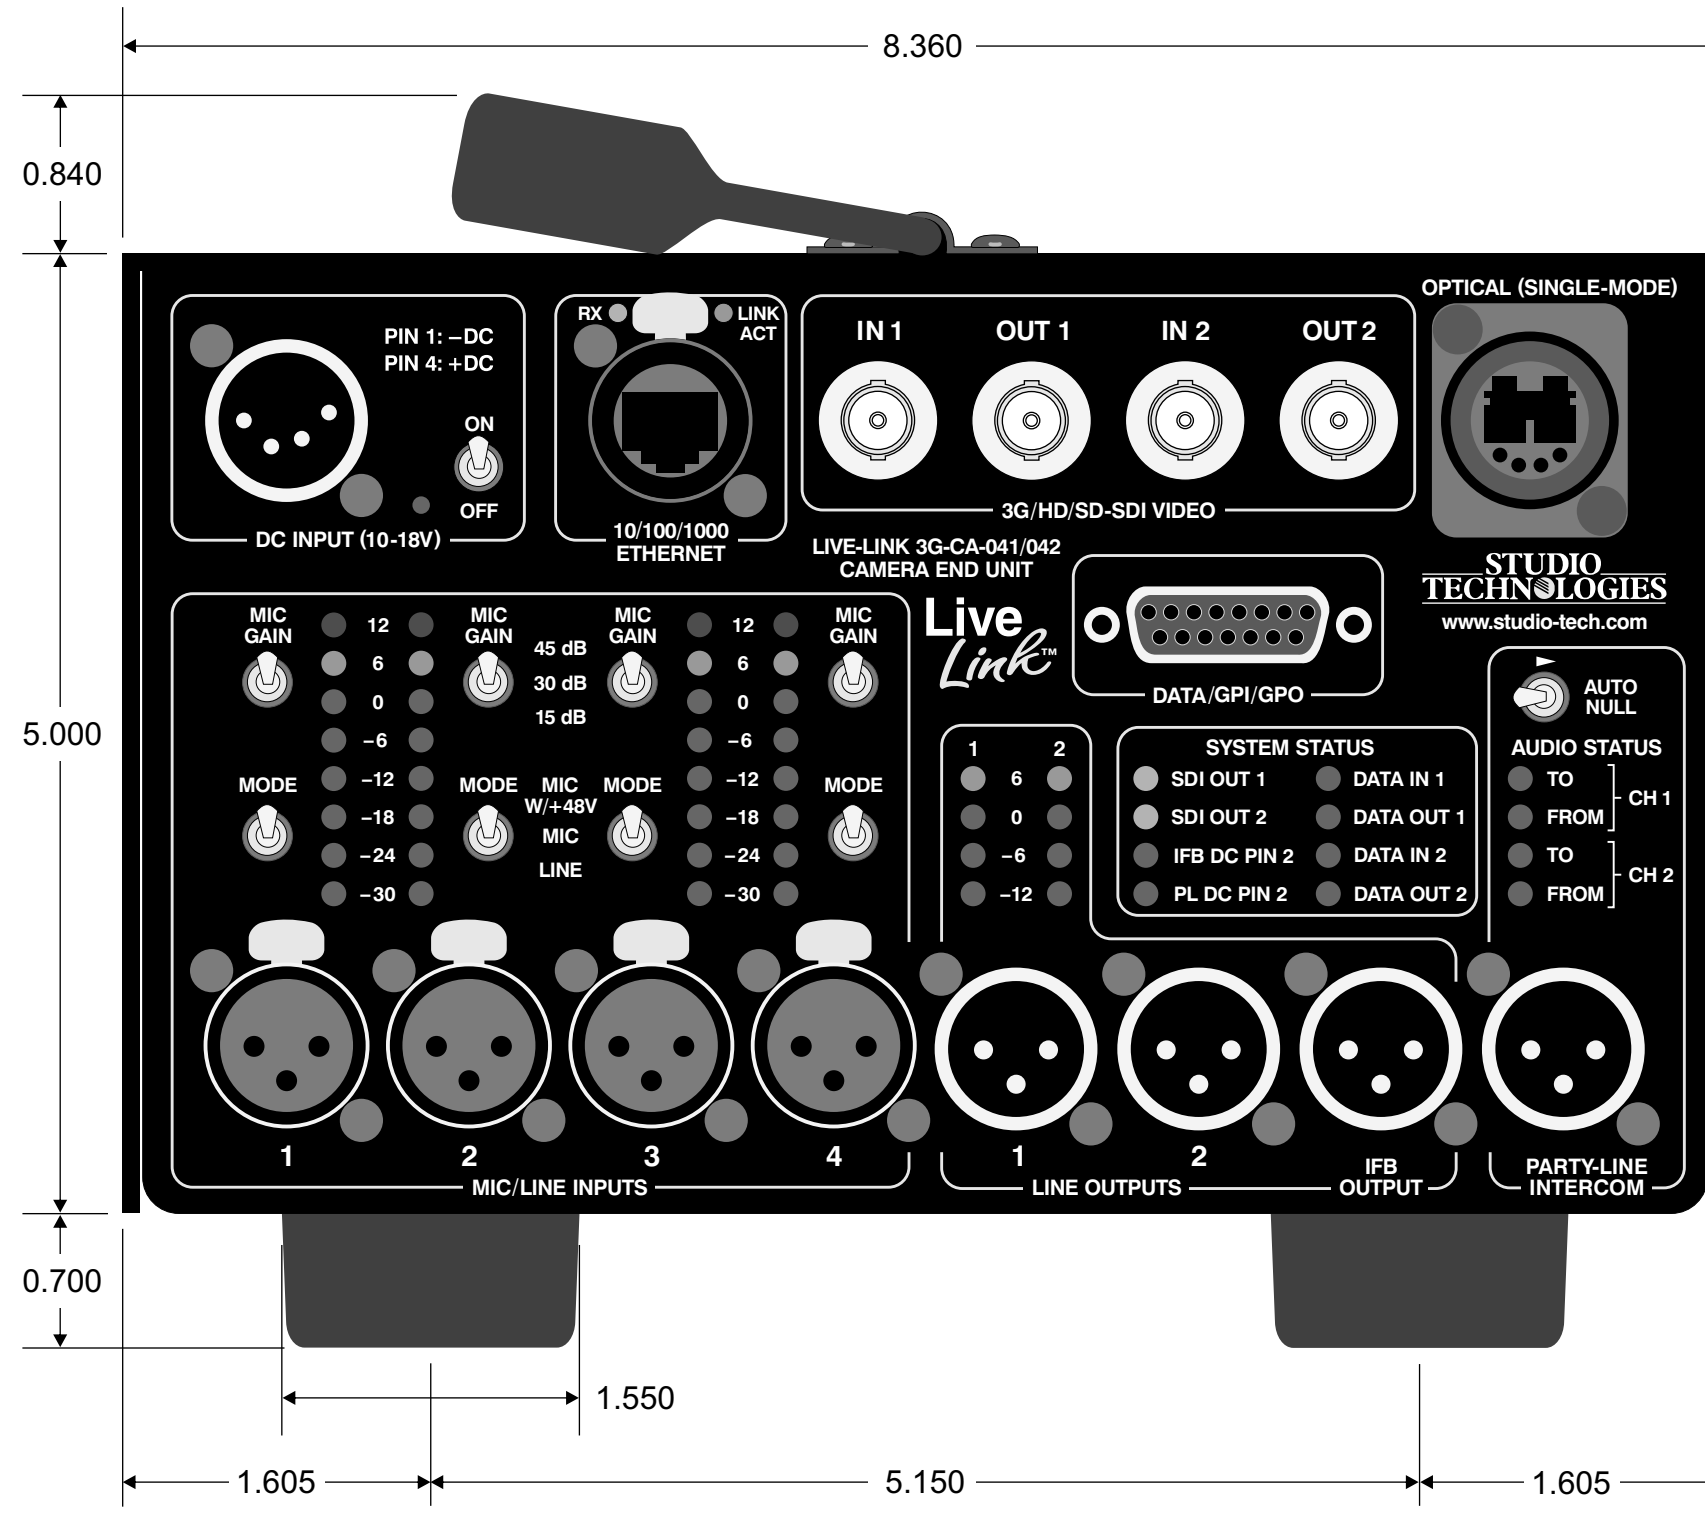

Live-Link™ – Camera End Unit

Front View Dimensions

(including protective bumpers and handle)

Live-Link™ – Camera End Unit
Side View Dimensions
(including protective bumpers and handle)

Live-Link™ – Camera End Unit
Back View Dimensions
(including protective bumpers and handle)