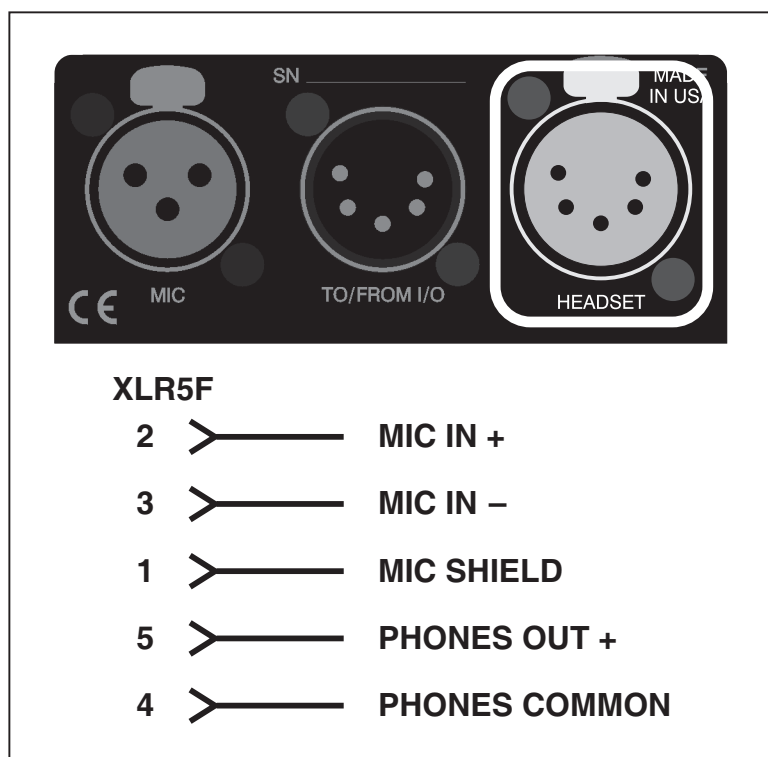

Connection Details: Model 36 Talent Interface Mic In, To/From I/O, Headset, Headphone Outputs

Mic Input

To/From I/O

Model 36-5 Headset Connector (5-Pin)

Model 36-6 Headset Connector (6-Pin)

Model 36-7 Headset Connector (7-Pin)