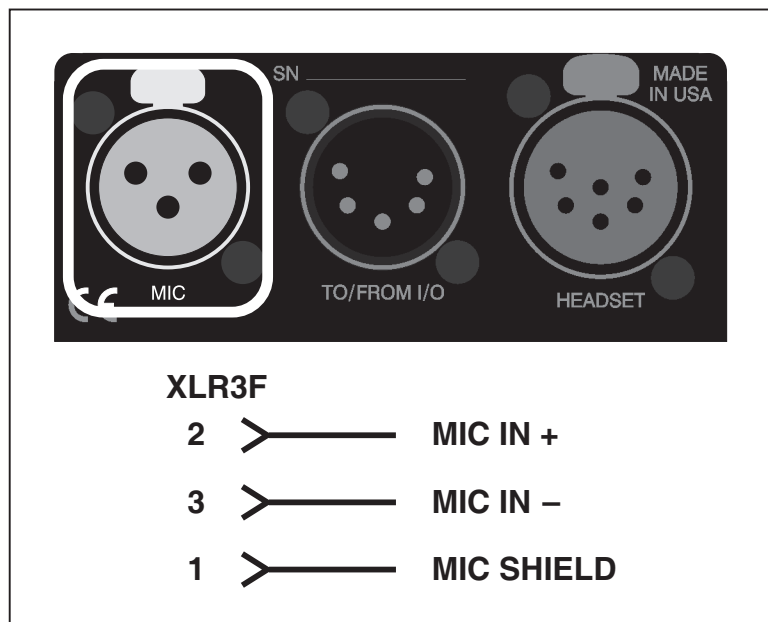

Connection Details: Model 36 Talent Interface Mic In, To/From I/O, Headset, Headphone Outputs

Mic Input

To/From I/O

Model 36-5 Headset Connector (5-Pin)

Model 36-6 Headset Connector (6-Pin)

Model 36-7 Headset Connector (7-Pin)