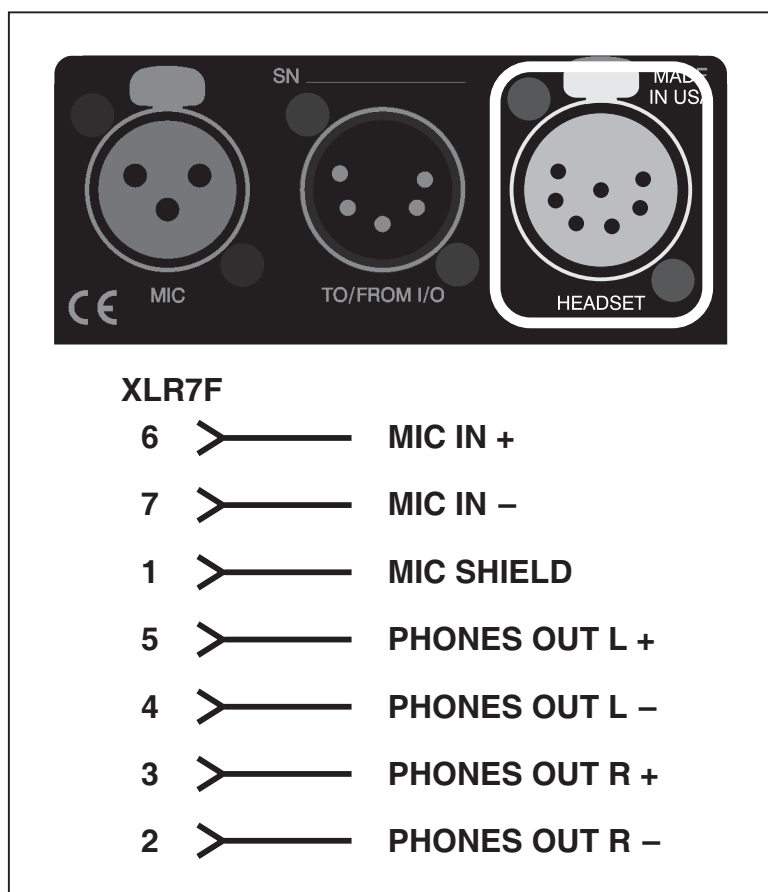

Connection Details: Model 36 Talent Interface Mic In, To/From I/O, Headset, Headphone Outputs

Mic Input

To/From I/O

Model 36-5 Headset Connector (5-Pin)

Model 36-6 Headset Connector (6-Pin)

Model 36-7 Headset Connector (7-Pin)