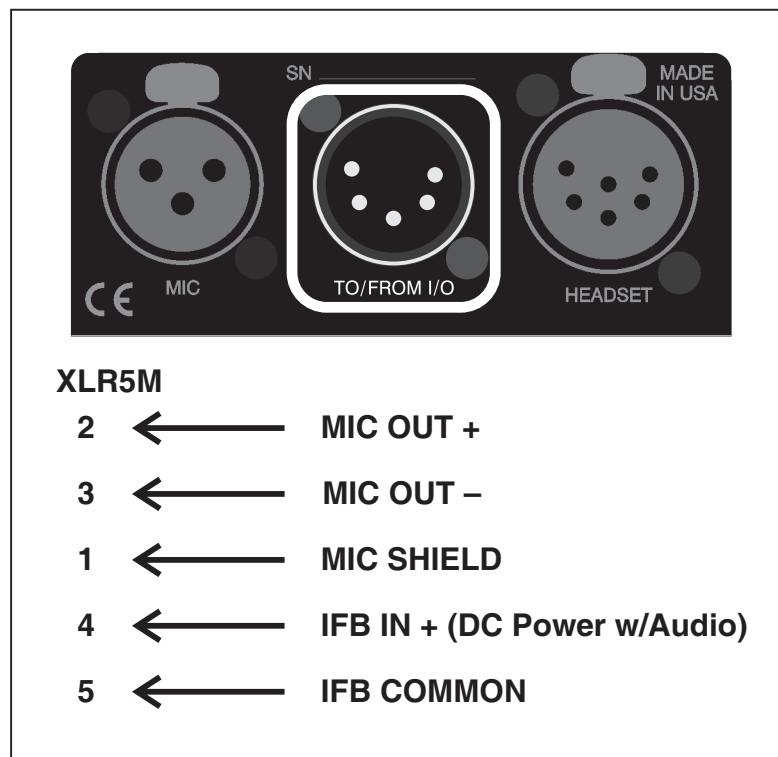

Connection Details: Model 36 Talent Interface Mic In, To/From I/O, Headset, Headphone Outputs

Mic Input

To/From I/O

Model 36-5 Headset Connector (5-Pin)

Model 36-6 Headset Connector (6-Pin)

Model 36-7 Headset Connector (7-Pin)