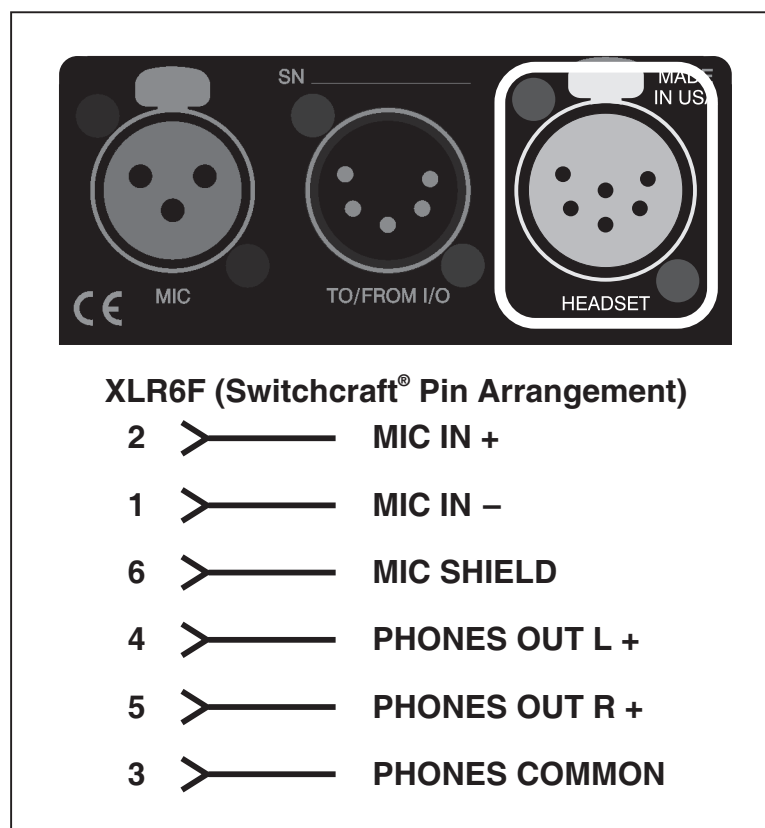

Connection Details: Model 36 Talent Interface Mic In, To/From I/O, Headset, Headphone Outputs

Mic Input

To/From I/O

Model 36-5 Headset Connector (5-Pin)

Model 36-6 Headset Connector (6-Pin)

Model 36-7 Headset Connector (7-Pin)