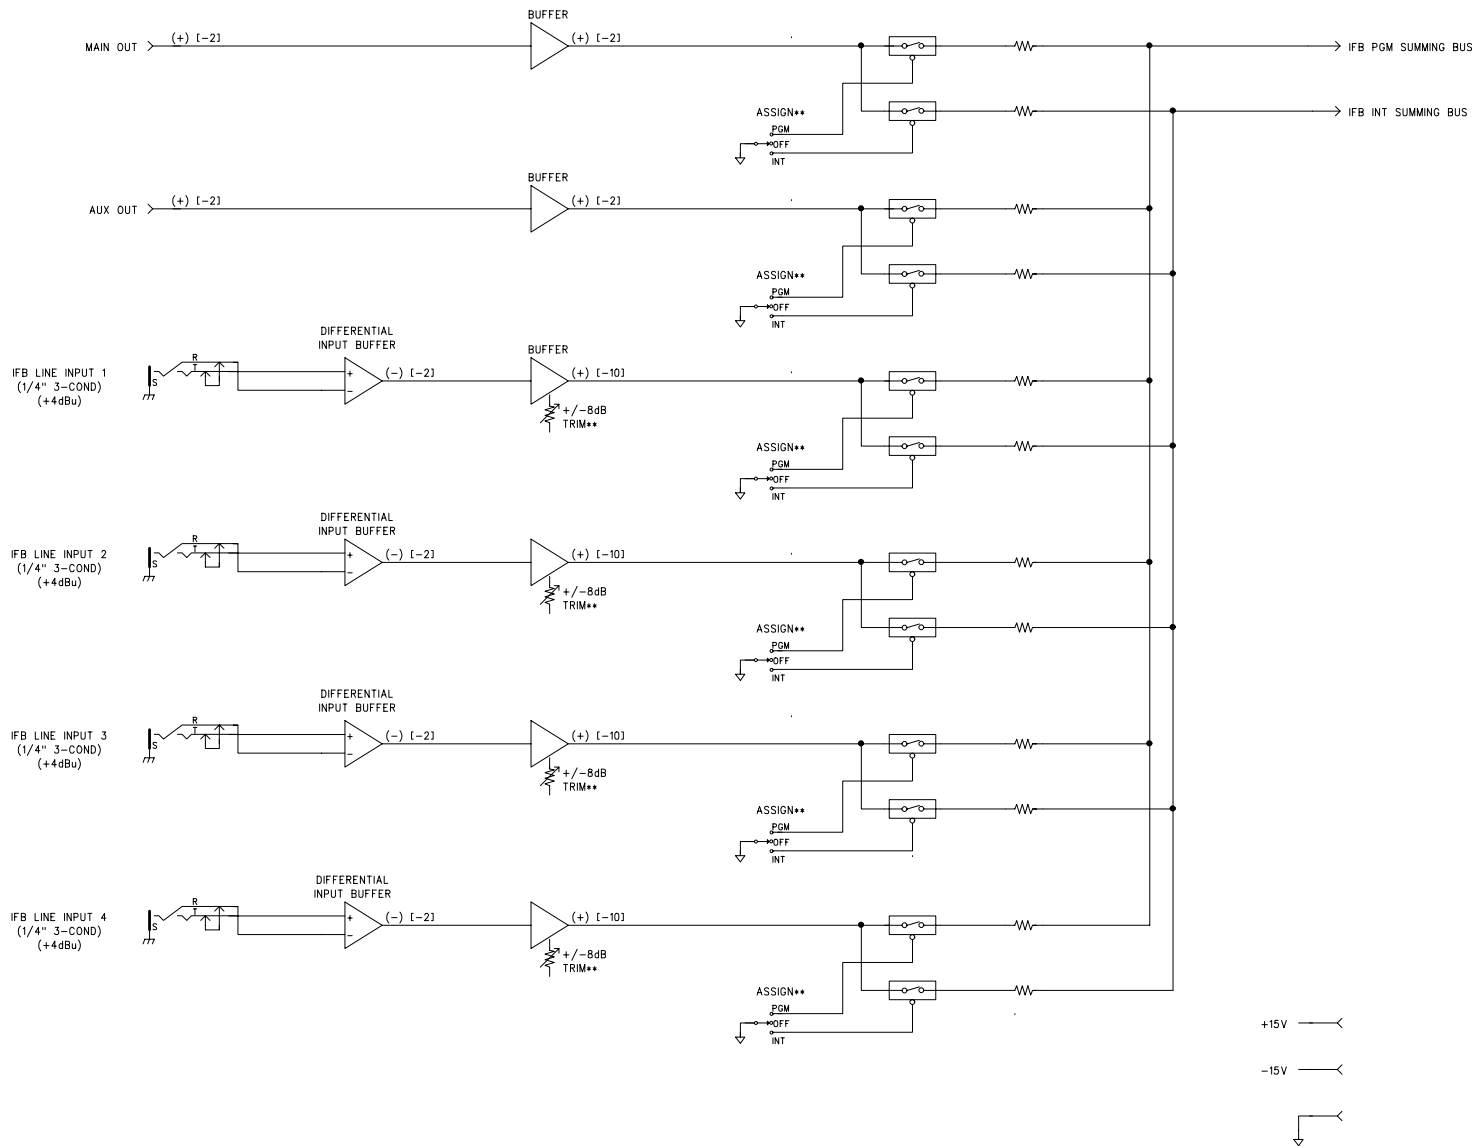

M770BD_A

STUDIO TECHNOLOGIES, INC.		
MODEL 770		
AUDIO MIXER/IFB CONTROLLER		
MIC/LINE INPUT CARD		
BLOCK DIAGRAM		
DRAWING NO.	DATE	PAGE
30726	11/17/97	01 OF 08

* LOCATED ON BACK PANEL
 ** LOCATED ON FRONT PANEL
 (POLARITY VS INPUT)
 (NOMINAL LEVEL IN dBu)

* LOCATED ON BACK PANEL
 ** LOCATED ON FRONT PANEL
 (POLARITY VS INPUT)
 (NOMINAL LEVEL IN dBu)

STUDIO TECHNOLOGIES, INC.		
MODEL 770 AUDIO MIXER/IFB CONTROLLER DUAL STEREO LINE INPUT CARD BLOCK DIAGRAM		
DRAWING NO.	DATE	PAGE
30726	11/17/97	02 OF 08

* LOCATED ON BACK PANEL
 ** LOCATED ON FRONT PANEL

(POLARITY VS INPUT)
 [NOMINAL LEVEL IN dBu]

STUDIO TECHNOLOGIES, INC.		
MODEL 770 AUDIO MIXER/IFB CONTROLLER MASTER OUTPUT CARD BLOCK DIAGRAM		
DRAWING NO.	DATE	PAGE
30726	11/17/97	03 OF 08

* LOCATED ON BACK PANEL
 ** LOCATED ON FRONT PANEL
 (POLARITY VS INPUT)
 (NOMINAL LEVEL IN dBu)

STUDIO TECHNOLOGIES, INC.		
MODEL 770 AUDIO MIXER/IFB CONTROLLER IFB LINE INPUT CARD BLOCK DIAGRAM		
DRAWING NO. 30726	DATE 11/17/97	PAGE 04 OF 08