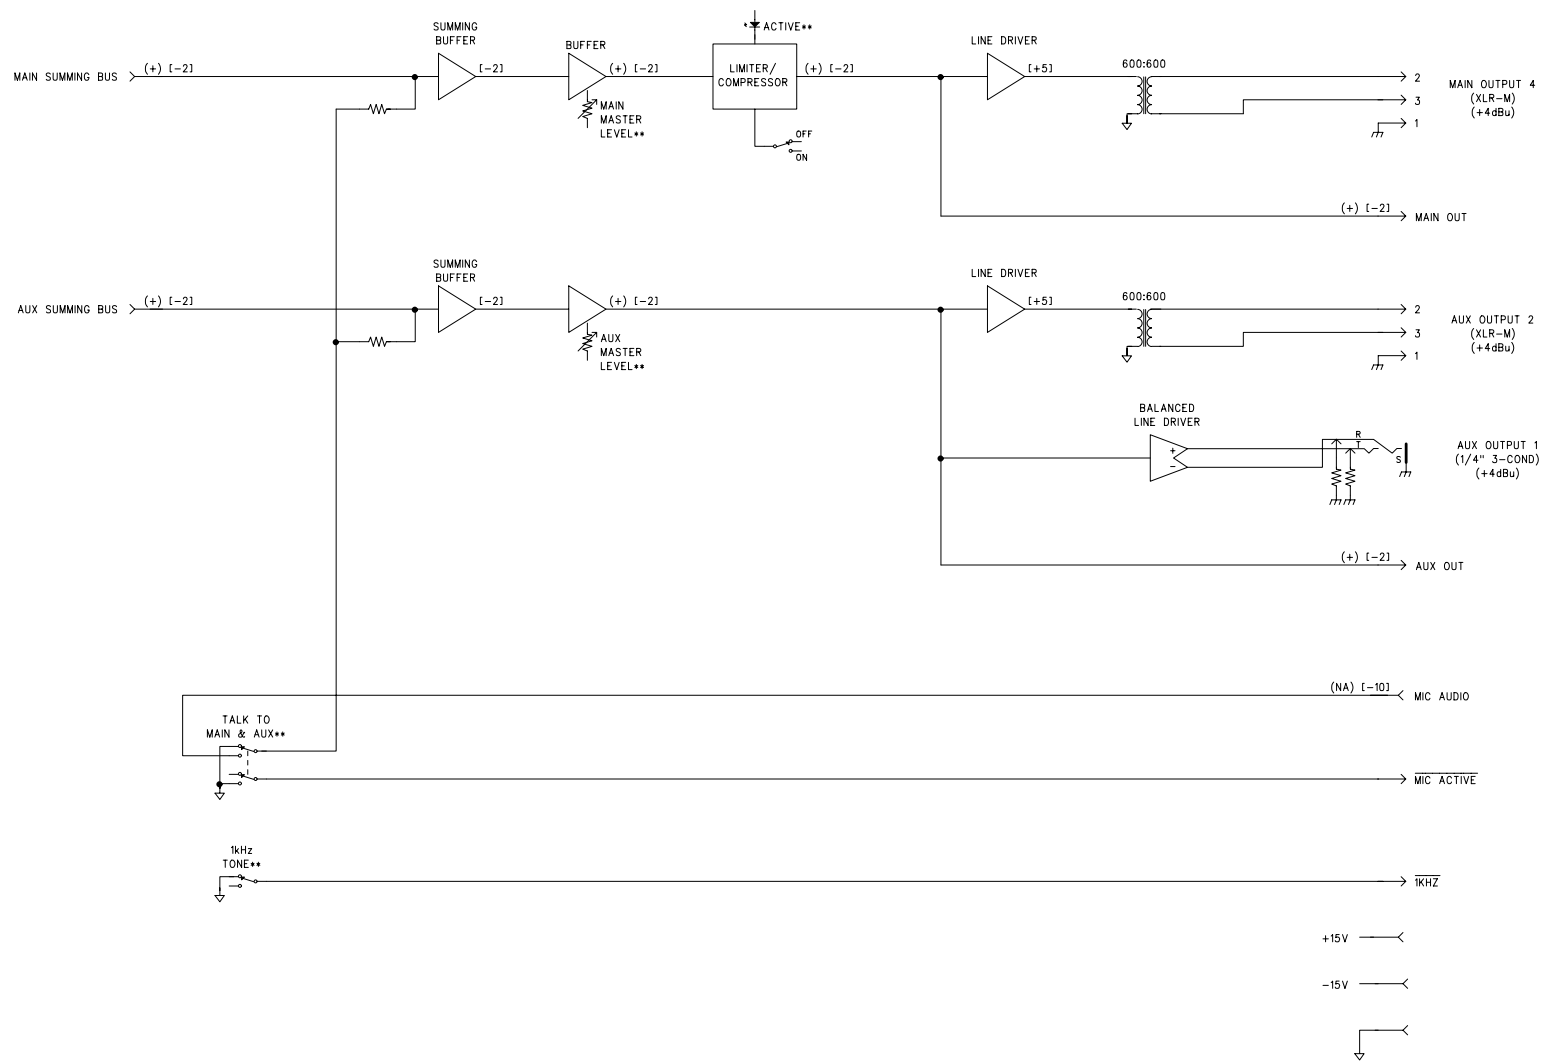

M770BD_A

STUDIO TECHNOLOGIES, INC.		
MODEL 770		
AUDIO MIXER/IFB CONTROLLER		
MIC/LINE INPUT CARD		
BLOCK DIAGRAM		
DRAWING NO.	DATE	PAGE
30726	11/17/97	01 OF 08

* LOCATED ON BACK PANEL
 ** LOCATED ON FRONT PANEL
 (POLARITY VS INPUT)
 (NOMINAL LEVEL IN dBu)

* LOCATED ON BACK PANEL
 ** LOCATED ON FRONT PANEL
 (POLARITY VS INPUT)
 (NOMINAL LEVEL IN dBu)

STUDIO TECHNOLOGIES, INC.		
MODEL 770 AUDIO MIXER/IFB CONTROLLER DUAL STEREO LINE INPUT CARD BLOCK DIAGRAM		
DRAWING NO.	DATE	PAGE
30726	11/17/97	02 OF 08

* LOCATED ON BACK PANEL
 ** LOCATED ON FRONT PANEL

(POLARITY VS INPUT)
 [NOMINAL LEVEL IN dBu]

STUDIO TECHNOLOGIES, INC.		
MODEL 770 AUDIO MIXER/IFB CONTROLLER MASTER OUTPUT CARD BLOCK DIAGRAM		
DRAWING NO.	DATE	PAGE
30726	11/17/97	03 OF 08

* LOCATED ON BACK PANEL
 ** LOCATED ON FRONT PANEL
 (POLARITY VS INPUT)
 (NOMINAL LEVEL IN dBu)

STUDIO TECHNOLOGIES, INC.		
MODEL 770 AUDIO MIXER/IFB CONTROLLER IFB LINE INPUT CARD BLOCK DIAGRAM		
DRAWING NO. 30726	DATE 11/17/97	PAGE 04 OF 08