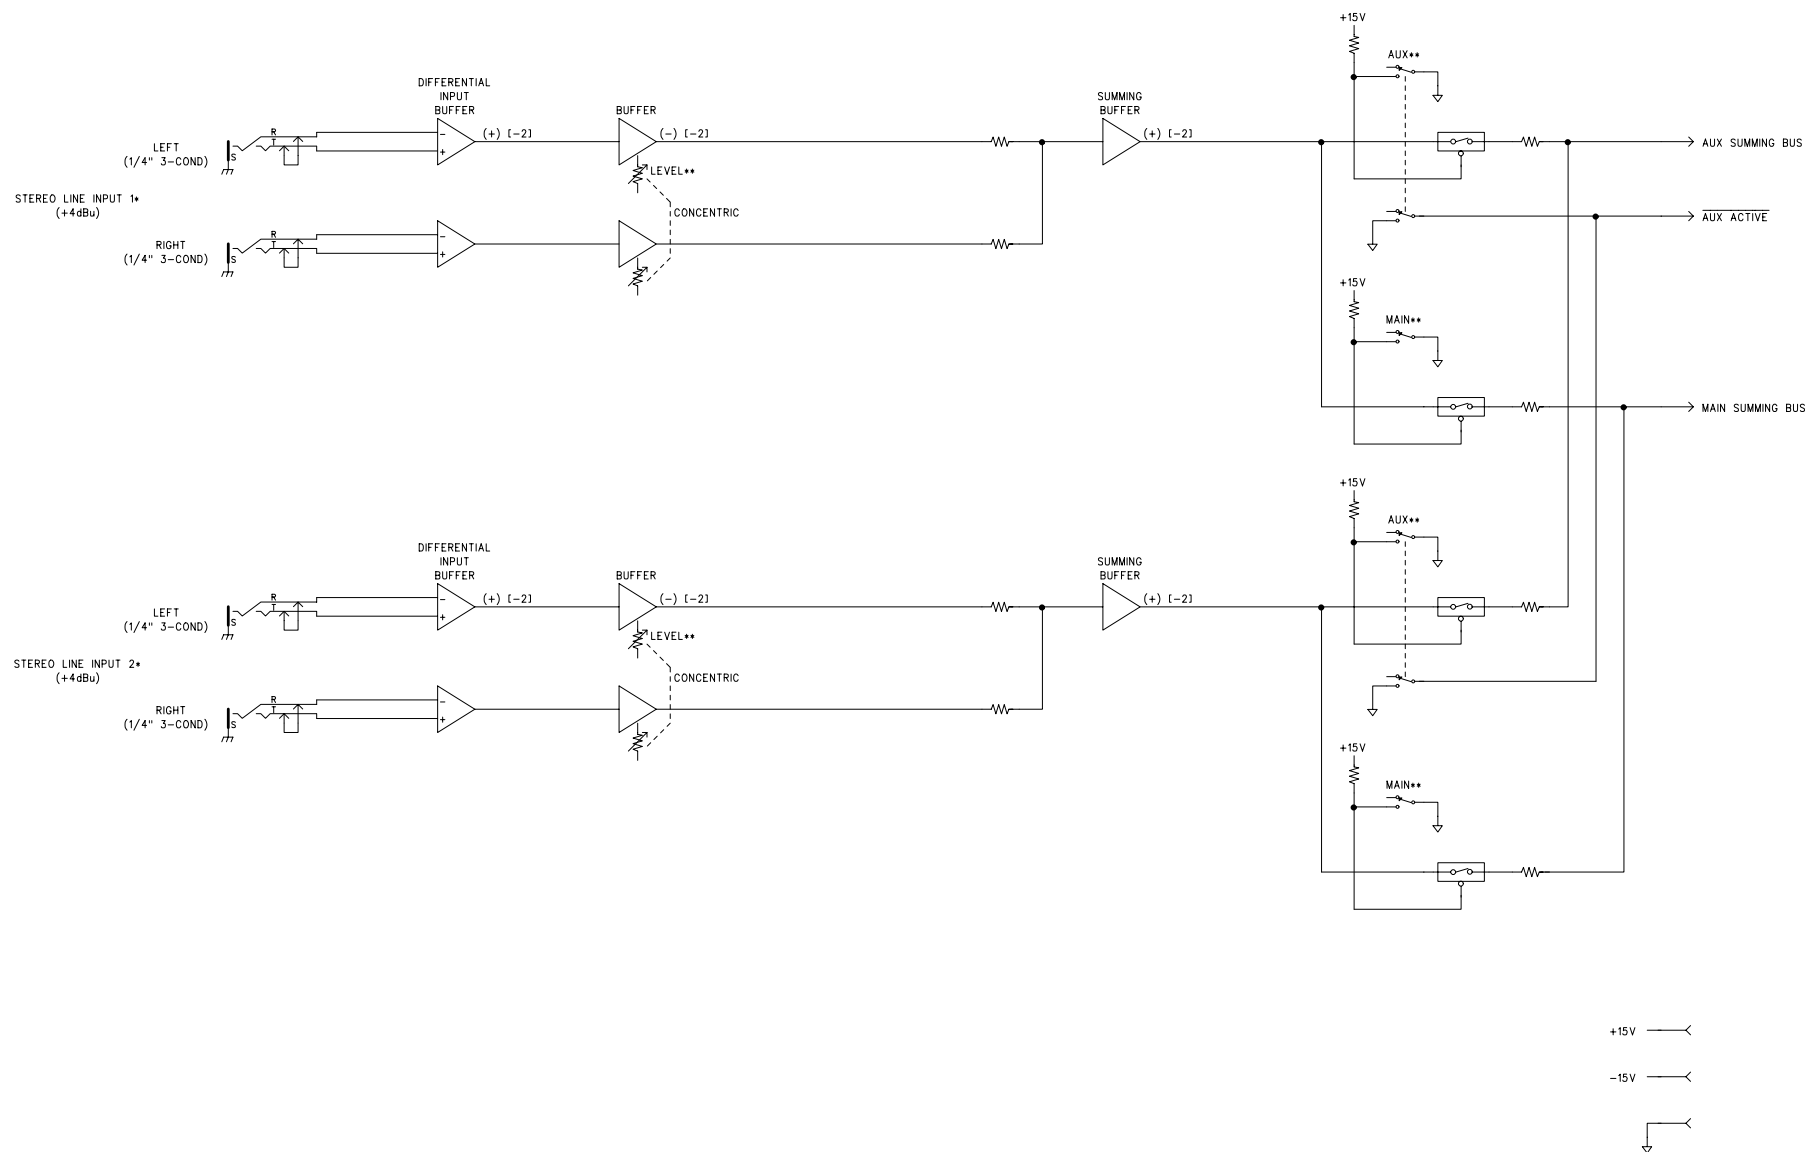

M770BD_A

STUDIO TECHNOLOGIES, INC.		
MODEL 770		
AUDIO MIXER/IFB CONTROLLER		
MIC/LINE INPUT CARD		
BLOCK DIAGRAM		
DRAWING NO.	DATE	PAGE
30726	11/17/97	01 OF 08

* LOCATED ON BACK PANEL
 ** LOCATED ON FRONT PANEL
 (POLARITY VS INPUT)
 (NOMINAL LEVEL IN dBu)

* LOCATED ON BACK PANEL
 ** LOCATED ON FRONT PANEL
 (POLARITY VS INPUT)
 (NOMINAL LEVEL IN dBu)

STUDIO TECHNOLOGIES, INC.		
MODEL 770 AUDIO MIXER/IFB CONTROLLER DUAL STEREO LINE INPUT CARD BLOCK DIAGRAM		
DRAWING NO.	DATE	PAGE
30726	11/17/97	02 OF 08

* LOCATED ON BACK PANEL
 ** LOCATED ON FRONT PANEL

(POLARITY VS INPUT)
 [NOMINAL LEVEL IN dBu]

STUDIO TECHNOLOGIES, INC.		
MODEL 770 AUDIO MIXER/IFB CONTROLLER MASTER OUTPUT CARD BLOCK DIAGRAM		
DRAWING NO.	DATE	PAGE
30726	11/17/97	03 OF 08

* LOCATED ON BACK PANEL
 ** LOCATED ON FRONT PANEL
 (POLARITY VS INPUT)
 (NOMINAL LEVEL IN dBu)

STUDIO TECHNOLOGIES, INC.		
MODEL 770 AUDIO MIXER/IFB CONTROLLER IFB LINE INPUT CARD BLOCK DIAGRAM		
DRAWING NO. 30726	DATE 11/17/97	PAGE 04 OF 08