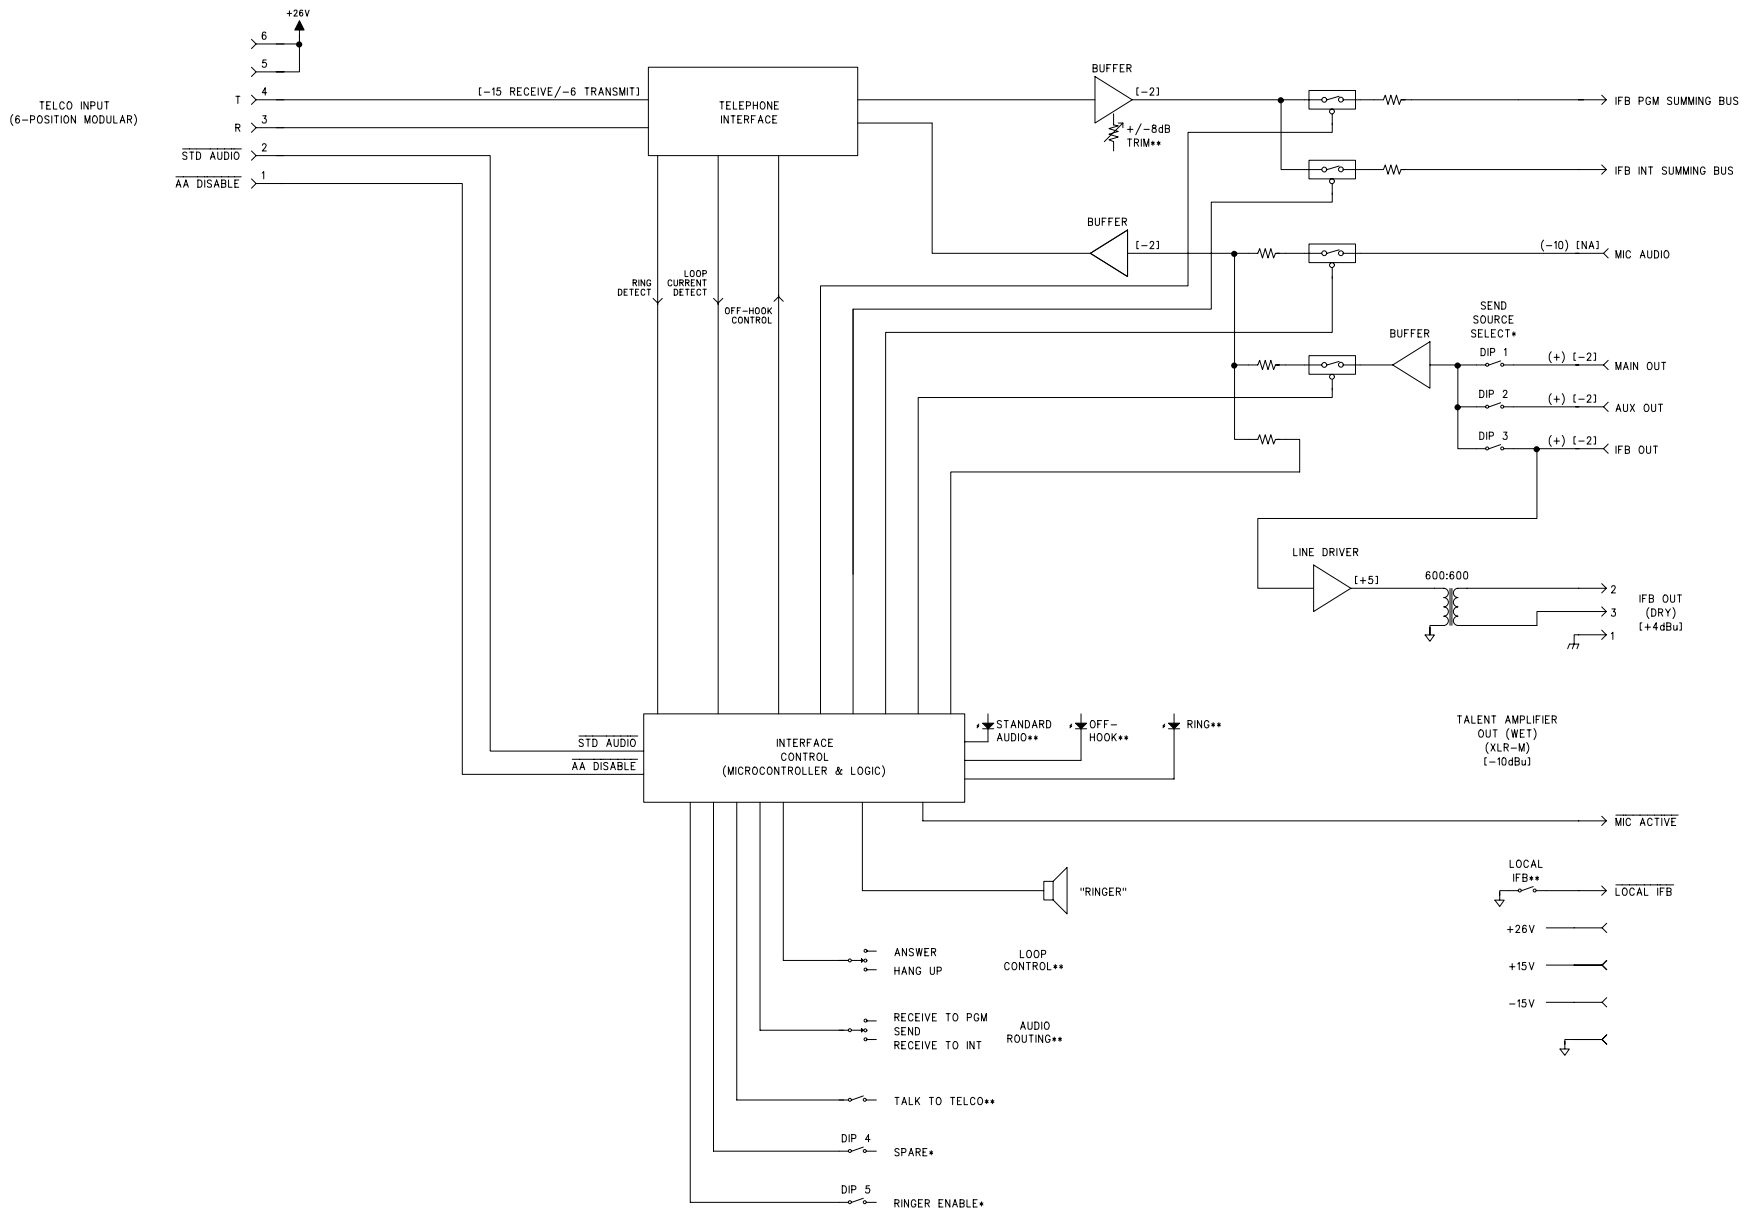

* LOCATED ON BACK PANEL
 ** LOCATED ON FRONT PANEL
 (POLARITY VS INPUT)
 (NOMINAL LEVEL IN dBu)

STUDIO TECHNOLOGIES, INC.		
MODEL 770 AUDIO MIXER/IFB CONTROLLER DUAL STEREO LINE INPUT CARD BLOCK DIAGRAM		
DRAWING NO.	DATE	PAGE
30726	11/17/97	02 OF 08

* LOCATED ON BACK PANEL
 ** LOCATED ON FRONT PANEL

(POLARITY VS INPUT)
 [NOMINAL LEVEL IN dBu]

STUDIO TECHNOLOGIES, INC.		
MODEL 770 AUDIO MIXER/IFB CONTROLLER MASTER OUTPUT CARD BLOCK DIAGRAM		
DRAWING NO.	DATE	PAGE
30726	11/17/97	03 OF 08

* LOCATED ON BACK PANEL
 ** LOCATED ON FRONT PANEL
 (POLARITY VS INPUT)
 (NOMINAL LEVEL IN dBu)

STUDIO TECHNOLOGIES, INC.		
MODEL 770 AUDIO MIXER/IFB CONTROLLER IFB LINE INPUT CARD BLOCK DIAGRAM		
DRAWING NO. 30726	DATE 11/17/97	PAGE 04 OF 08

• LOCATED ON BACK PANEL
 ** LOCATED ON FRONT PANEL
 (POLARITY VS INPUT)
 (NOMINAL LEVEL IN dBu)

STUDIO TECHNOLOGIES, INC.		
MODEL 770 AUDIO MIXER/IFB CONTROLLER IFB TELCO INTERFACE CARD BLOCK DIAGRAM		
DRAWING NO.	DATE	PAGE
30726	11/17/97	05 OF 08