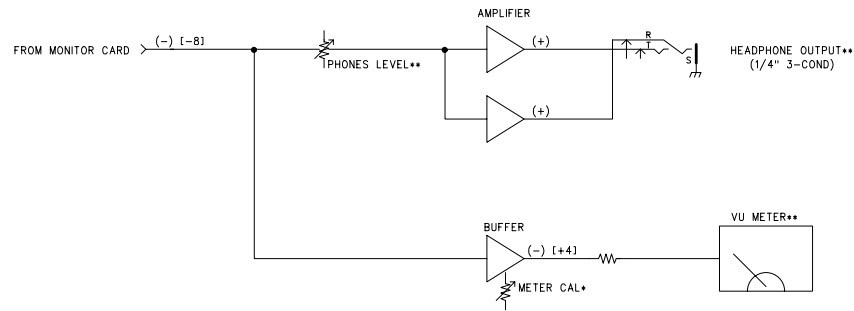

* LOCATED ON BACK PANEL
** LOCATED ON FRONT PANEL
(POLARITY VS INPUT)
(NOMINAL LEVEL IN dBu)

STUDIO TECHNOLOGIES, INC.		
MODEL 770 AUDIO MIXER/IFB CONTROLLER POWER SUPPLY/METER SUPPORT CARDS BLOCK DIAGRAM		
DRAWING NO.	DATE	PAGE
30726	11/17/97	08 OF 08