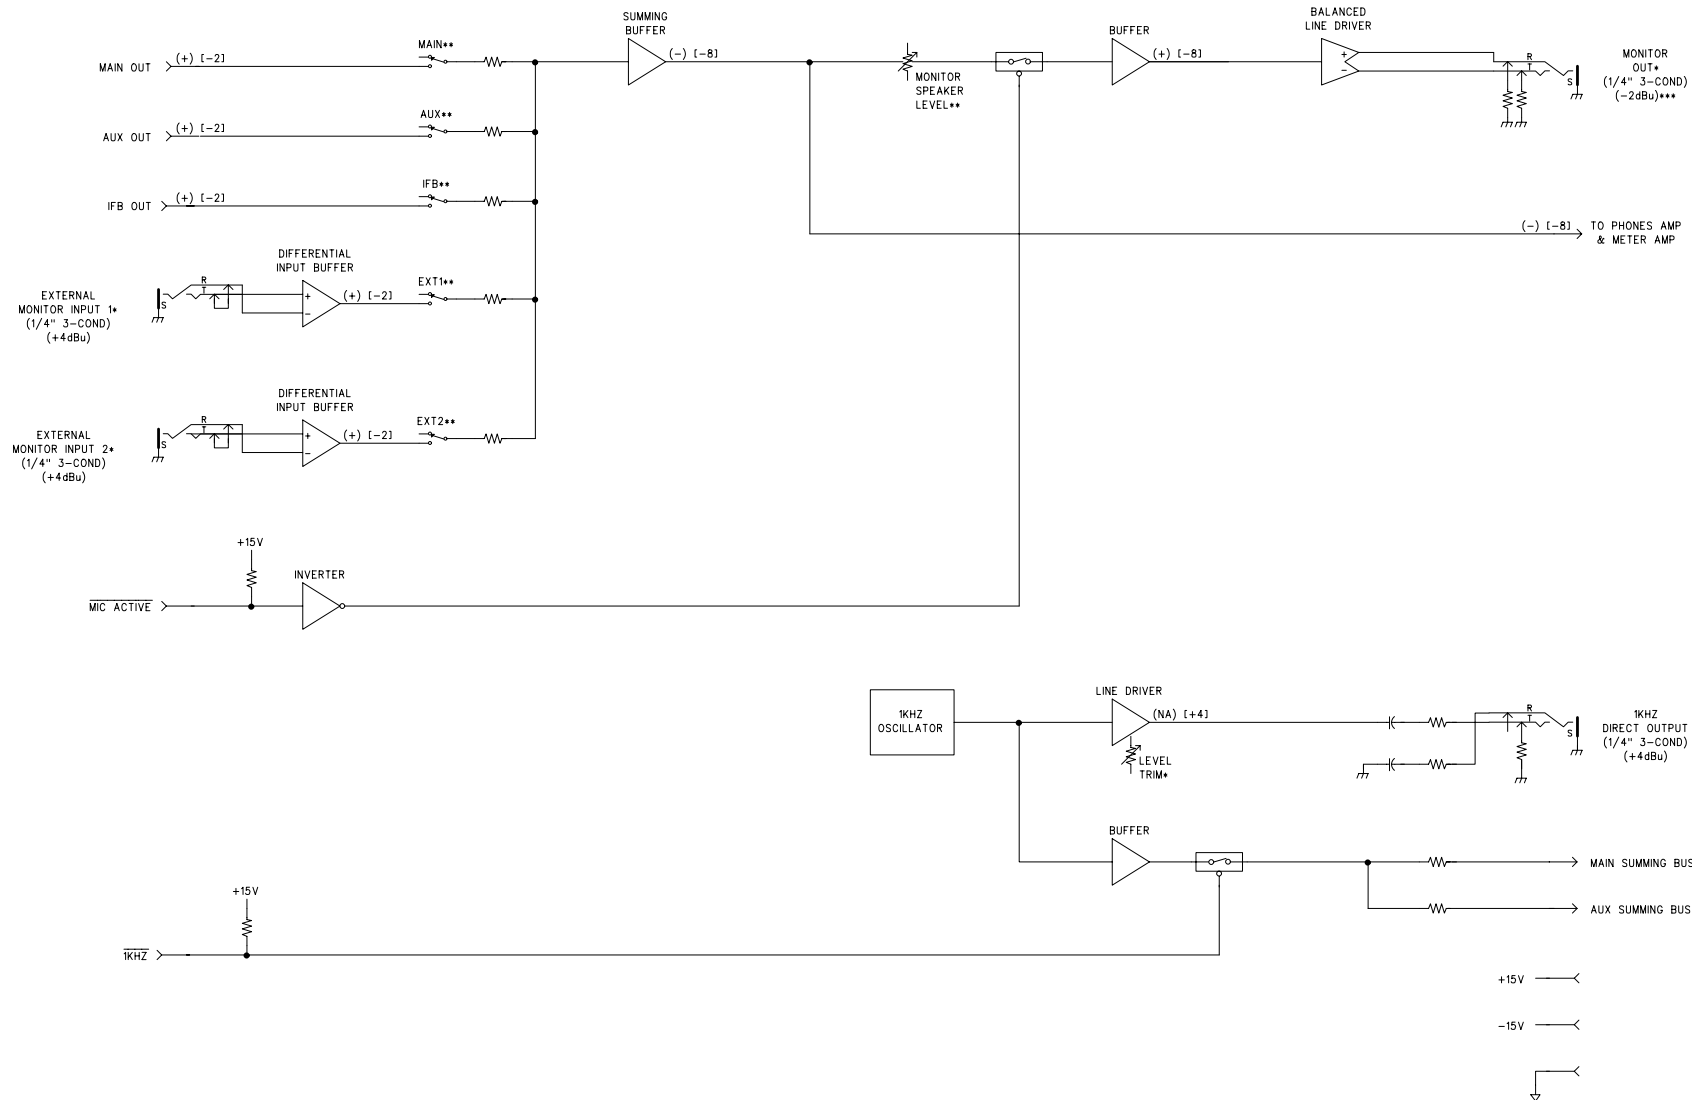

* LOCATED ON BACK PANEL
** LOCATED ON FRONT PANEL
*** W/MONITOR POT @ 100%
(POLARITY VS INPUT)
(NOMINAL LEVEL IN dBu)

STUDIO TECHNOLOGIES, INC.		
MODEL 770		
AUDIO MIXER/IFB CONTROLLER		
MONITOR CARD		
BLOCK DIAGRAM		
DRAWING NO.	DATE	PAGE
30726	11/17/97	07 OF 08