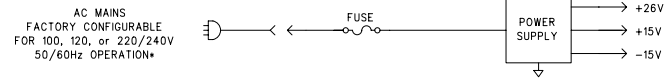

* LOCATED ON BACK PANEL
** LOCATED ON FRONT PANEL
(POLARITY VS INPUT)
(NOMINAL LEVEL IN dBu)

STUDIO TECHNOLOGIES, INC.		
MODEL 770 AUDIO MIXER/IFB CONTROLLER POWER SUPPLY/METER SUPPORT CARDS BLOCK DIAGRAM		
DRAWING NO.	DATE	PAGE
30726	11/17/97	08 OF 08