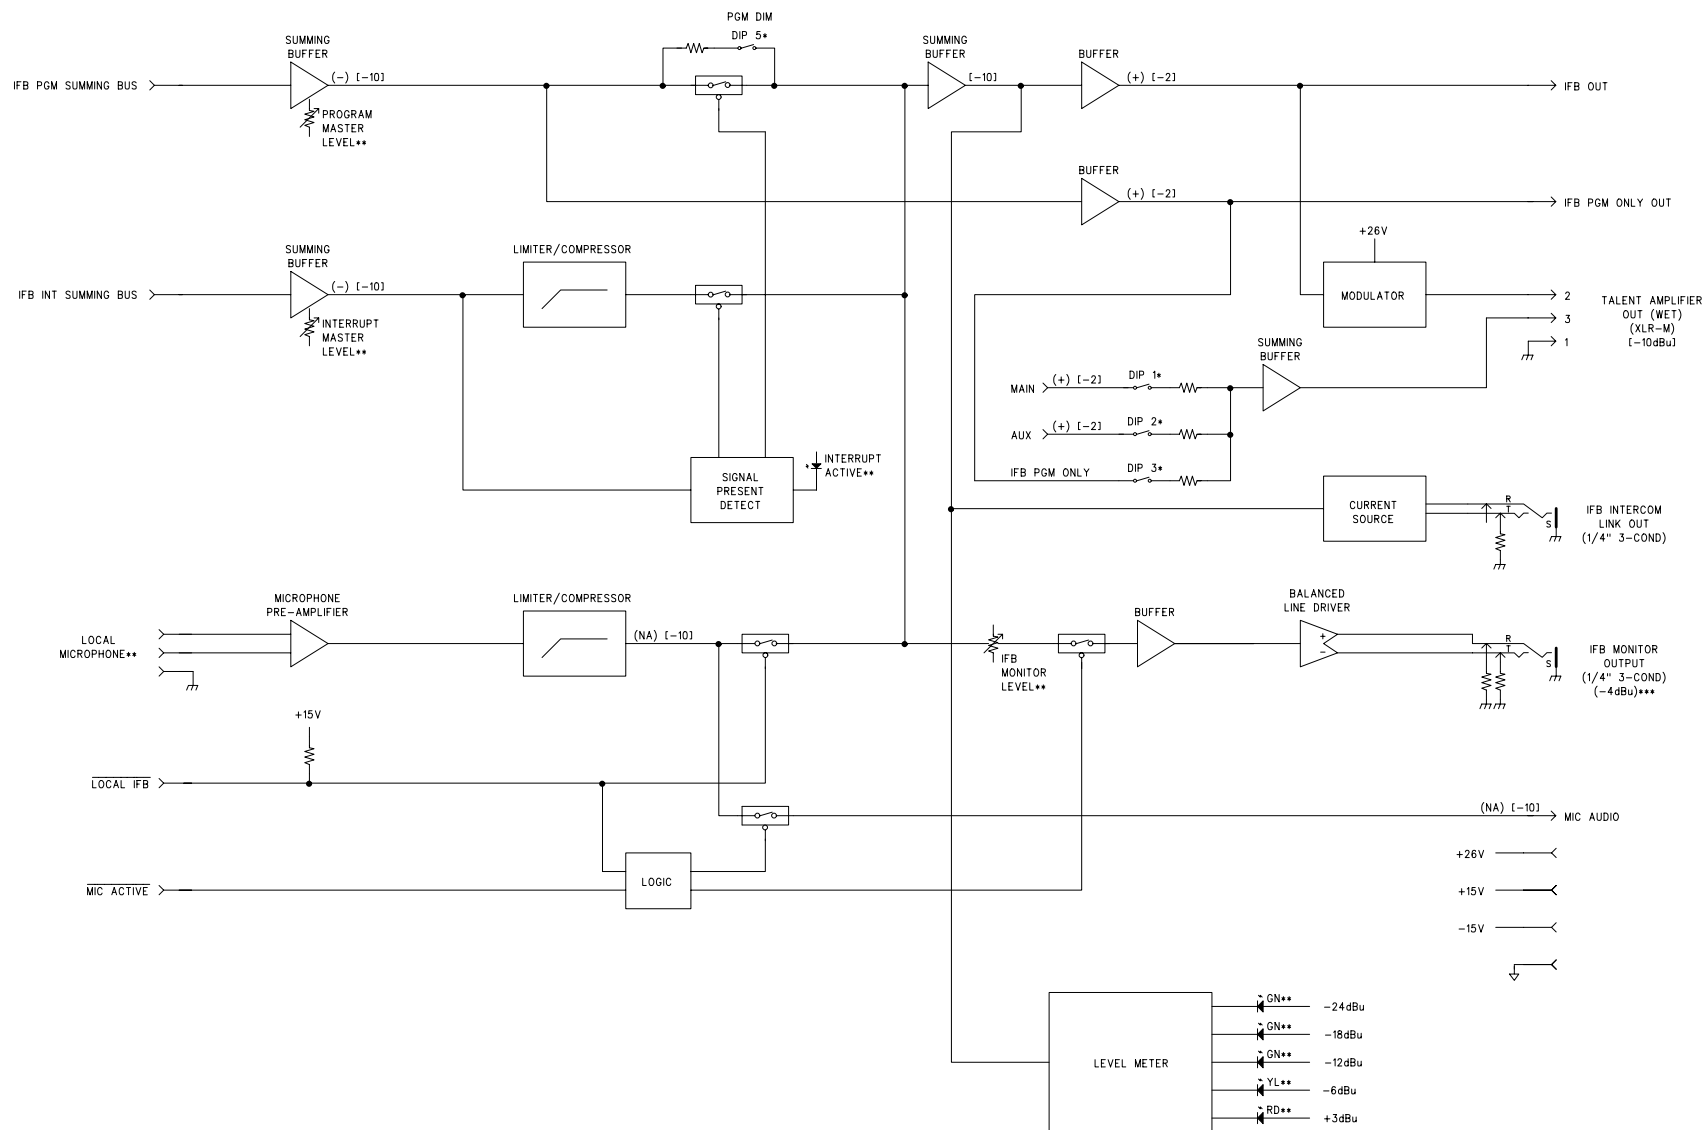

* LOCATED ON BACK PANEL
** LOCATED ON FRONT PANEL
*** W/LEVEL CONTROL @ 100%
(POLARITY VS INPUT)
(NOMINAL LEVEL IN dBu)

STUDIO TECHNOLOGIES, INC.		
MODEL 770 AUDIO MIXER/IFB CONTROLLER IFB MASTER CARD BLOCK DIAGRAM		
DRAWING NO.	DATE	PAGE
30726	11/17/97	06 OF 08