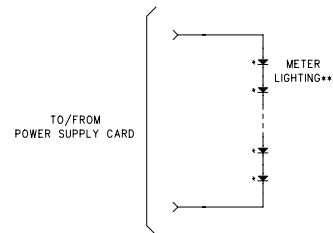

* LOCATED ON BACK PANEL
** LOCATED ON FRONT PANEL
(POLARITY VS INPUT)
(NOMINAL LEVEL IN dBu)

STUDIO TECHNOLOGIES, INC.		
MODEL 770 AUDIO MIXER/IFB CONTROLLER POWER SUPPLY/METER SUPPORT CARDS BLOCK DIAGRAM		
DRAWING NO.	DATE	PAGE
30726	11/17/97	08 OF 08